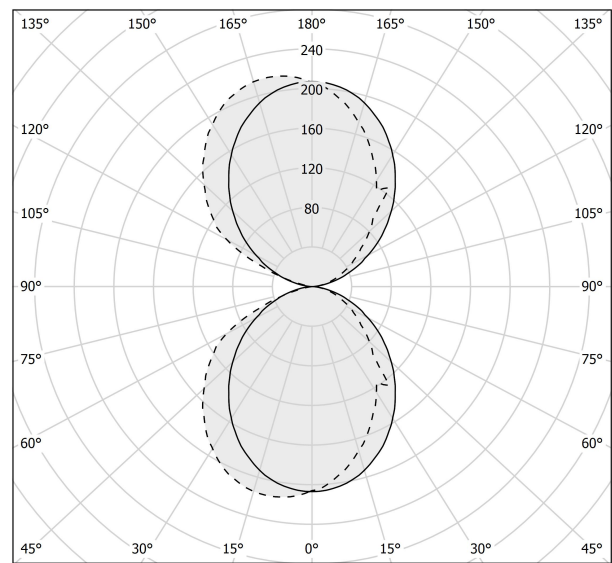

### Spec sheet

CODE	A142U17.045.4653
SYSTEM POWER CONSUMPTION	26W
EFFICACY	78.12lm/W
LIGHT SOURCE	LED
COLOUR TEMPERATURE	3000K Ra>90
LIGHT DISTRIBUTION	diffused
POWER SUPPLY	120-277V AC
FREQUENCY	60Hz
ELECTRICAL CONFIGURATION	dimmable (0-10V)
DRIVER	integrated included
NOMINAL LUMINOUS FLUX	3600lm
DELIVERED LUMEN OUTPUT	2031lm
EFFICIENCY	56.4%
WEIGHT	3,75 lbs
PROTECTION DEGREE	IP40
COLOUR TOLLERANCES	SDCM 3
PACKING DIMENSIONS	0,0 x 0,0 x 0,0 in

### Technical drawing

### Polar diagram

cd/klm  
— C0 - C180    - - - C90 - C270