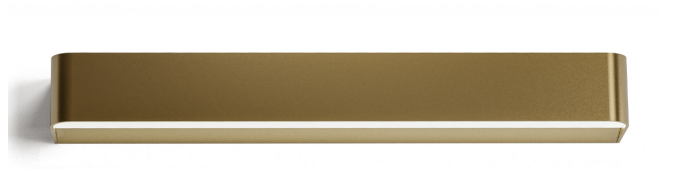

PANZERI

Toy R

120-277V AC dimmable (0-10V)

A142U17.060.4653

Spec sheet

CODE	A142U17.060.4653
SYSTEM POWER CONSUMPTION	35W
EFFICACY	77.37lm/W
LIGHT SOURCE	LED
COLOUR TEMPERATURE	3500K Ra>90
LIGHT DISTRIBUTION	diffused
POWER SUPPLY	120-277V AC
FREQUENCY	60Hz
ELECTRICAL CONFIGURATION	dimmable (0-10V)
DRIVER	integrated included
NOMINAL LUMINOUS FLUX	4800lm
DELIVERED LUMEN OUTPUT	2708lm
EFFICIENCY	56.4%
WEIGHT	4.63 lbs
PROTECTION DEGREE	IP40
COLOUR TOLLERANCES	SDCM 3
PACKING DIMENSIONS	0,0 x 0,0 x 0,0 in

Wall lighting fixture for interiors, with direct and indirect light emission.
Body in extruded aluminium and cover in pickled sheet steel, with white, black, bronze, mat brass or titanium polyacrylic paint.
Wall mounting bracket in bent steel sheet.
Opal polycarbonate diffuser screens.