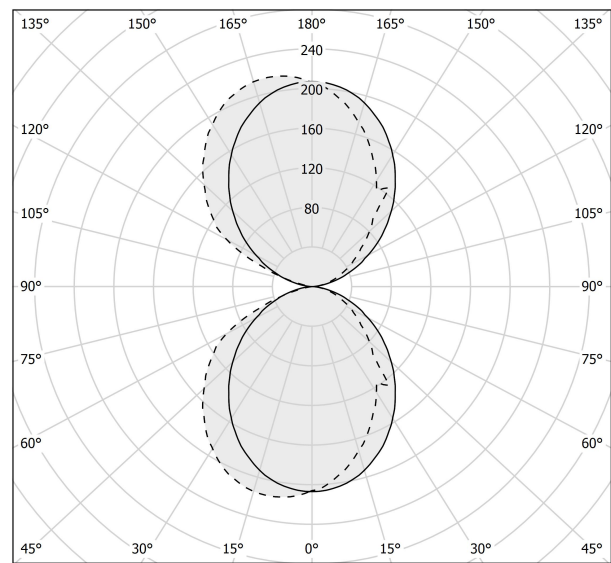

PANZERI

Toy R

120V AC 120V ON-OFF
A142U19.015.4650

 mat brass

Spec sheet

CODE	A142U19.015.4650
SYSTEM POWER CONSUMPTION	10W
EFFICACY	67.7lm/W
LIGHT SOURCE	LED
COLOUR TEMPERATURE	3500K Ra>90
LIGHT DISTRIBUTION	diffused
POWER SUPPLY	120V AC
FREQUENCY	60Hz
ELECTRICAL CONFIGURATION	120V ON-OFF
DRIVER	integrated included
NOMINAL LUMINOUS FLUX	1200lm
DELIVERED LUMEN OUTPUT	677lm
EFFICIENCY	56.4%
WEIGHT	1,87 lbs
PROTECTION DEGREE	IP40
COLOUR TOLLERANCES	SDCM 3
PACKING DIMENSIONS	4,7 x 9,5 x 5,1 in

Technical drawing

Polar diagram

cd/klm
— C0 - C180 - - - C90 - C270