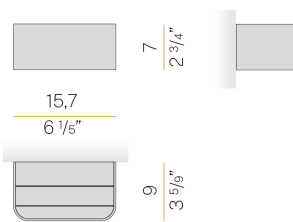

PANZERI

Toy R

120V AC 120V ON-OFF
A142U19.015.4650

mat brass

Spec sheet

CODE	A142U19.015.4650
SYSTEM POWER CONSUMPTION	10W
EFFICACY	67.7lm/W
LIGHT SOURCE	LED
COLOUR TEMPERATURE	3500K Ra>90
LIGHT DISTRIBUTION	diffused
POWER SUPPLY	120V AC
FREQUENCY	60Hz
ELECTRICAL CONFIGURATION	120V ON-OFF
DRIVER	integrated included
NOMINAL LUMINOUS FLUX	1200lm
DELIVERED LUMEN OUTPUT	677lm
EFFICIENCY	56.4%
WEIGHT	1,87 lbs
PROTECTION DEGREE	IP40
COLOUR TOLLERANCES	SDCM 3
PACKING DIMENSIONS	4,7 x 9,5 x 5,1 in

Wall lighting fixture for interiors, with direct and indirect light emission.
Body in extruded aluminium and cover in pickled sheet steel, with white, black, bronze, mat brass or titanium polyacrylic paint.
Wall mounting bracket in bent steel sheet.
Opal polycarbonate diffuser screens.

Technical drawing