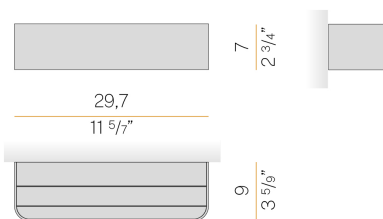

PANZERI

Toy R

120-277V AC dimmable (0-10V)

A142U19.030.4653

mat brass

Spec sheet

CODE	A142U19.030.4653
SYSTEM POWER CONSUMPTION	20W
EFFICACY	67.7lm/W
LIGHT SOURCE	LED
COLOUR TEMPERATURE	3500K Ra>90
LIGHT DISTRIBUTION	diffused
POWER SUPPLY	120-277V AC
FREQUENCY	60Hz
ELECTRICAL CONFIGURATION	dimmable (0-10V)
DRIVER	integrated included
NOMINAL LUMINOUS FLUX	2400lm
DELIVERED LUMEN OUTPUT	1354lm
EFFICIENCY	56.4%
WEIGHT	2.65 lbs
PROTECTION DEGREE	IP40
COLOUR TOLLERANCES	SDCM 3
PACKING DIMENSIONS	0,0 x 0,0 x 0,0 in

Wall lighting fixture for interiors, with direct and indirect light emission.
Body in extruded aluminium and cover in pickled sheet steel, with white, black, bronze, mat brass or titanium polyacrylic paint.
Wall mounting bracket in bent steel sheet.
Opal polycarbonate diffuser screens.

Technical drawing