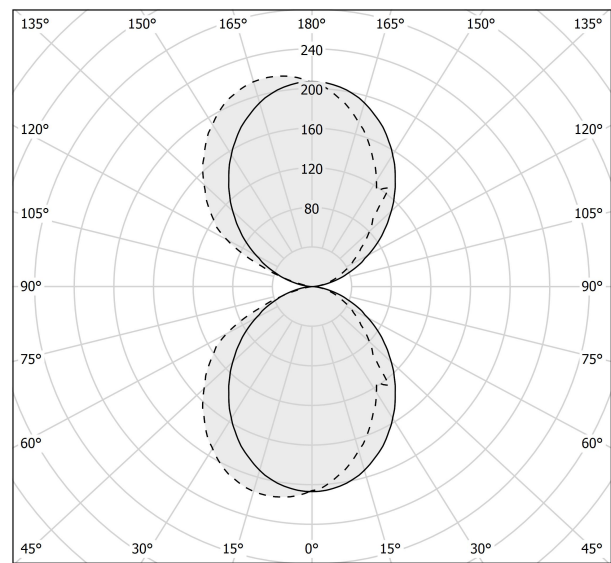

PANZERI

Toy R

120V AC 120V ON-OFF

A142U27.015.4650

 textured olive green

Spec sheet

| | |
|--------------------------|---------------------|
| CODE | A142U27.015.4650 |
| SYSTEM POWER CONSUMPTION | 10W |
| EFFICACY | 67.7lm/W |
| LIGHT SOURCE | LED |
| COLOUR TEMPERATURE | 3500K Ra>90 |
| LIGHT DISTRIBUTION | diffused |
| POWER SUPPLY | 120V AC |
| FREQUENCY | 60Hz |
| ELECTRICAL CONFIGURATION | 120V ON-OFF |
| DRIVER | integrated included |
| NOMINAL LUMINOUS FLUX | 1200lm |
| DELIVERED LUMEN OUTPUT | 677lm |
| EFFICIENCY | 56.4% |
| WEIGHT | 1,87 lbs |
| PROTECTION DEGREE | IP40 |
| COLOUR TOLLERANCES | SDCM 3 |
| PACKING DIMENSIONS | 4,7 x 9,5 x 5,1 in |

Technical drawing

Polar diagram

cd/klm
—— C0 - C180 - - - C90 - C270