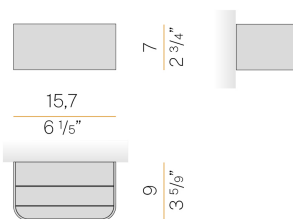

PANZERI

Toy R

120V AC 120V ON-OFF

A142U27.015.4650

textured olive green

Spec sheet

CODE	A142U27.015.4650
SYSTEM POWER CONSUMPTION	10W
EFFICACY	67.7lm/W
LIGHT SOURCE	LED
COLOUR TEMPERATURE	3500K Ra>90
LIGHT DISTRIBUTION	diffused
POWER SUPPLY	120V AC
FREQUENCY	60Hz
ELECTRICAL CONFIGURATION	120V ON-OFF
DRIVER	integrated included
NOMINAL LUMINOUS FLUX	1200lm
DELIVERED LUMEN OUTPUT	677lm
EFFICIENCY	56.4%
WEIGHT	1,87 lbs
PROTECTION DEGREE	IP40
COLOUR TOLLERANCES	SDCM 3
PACKING DIMENSIONS	4,7 x 9,5 x 5,1 in

Wall lighting fixture for interiors, with direct and indirect light emission.
Body in extruded aluminium and cover in pickled sheet steel, with white, black, bronze, mat brass or titanium polyacrylic paint.
Wall mounting bracket in bent steel sheet.
Opal polycarbonate diffuser screens.

Technical drawing