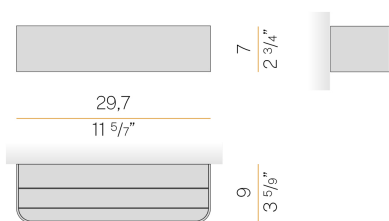

Technical drawing