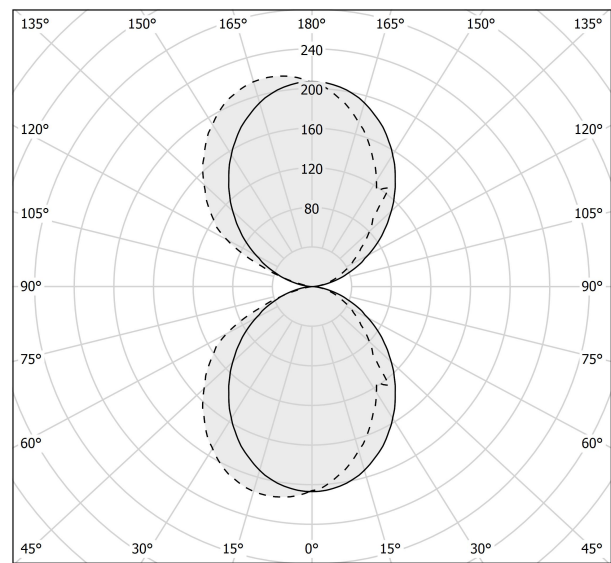

PANZERI

Toy R

120-277V AC dimmable (0-10V)

A142U27.030.0553

 textured olive green

Spec sheet

CODE	A142U27.030.0553
SYSTEM POWER CONSUMPTION	20W
EFFICACY	65.7lm/W
LIGHT SOURCE	LED
COLOUR TEMPERATURE	2700K Ra>90
LIGHT DISTRIBUTION	diffused
POWER SUPPLY	120-277V AC
FREQUENCY	60Hz
ELECTRICAL CONFIGURATION	dimmable (0-10V)
DRIVER	integrated included
NOMINAL LUMINOUS FLUX	2326lm
DELIVERED LUMEN OUTPUT	1314lm
EFFICIENCY	56.5%
WEIGHT	2.65 lbs
PROTECTION DEGREE	IP40
COLOUR TOLLERANCES	SDCM 3
PACKING DIMENSIONS	0,0 x 0,0 x 0,0 in

Technical drawing

Polar diagram

cd/klm
— C0 - C180 - - - C90 - C270