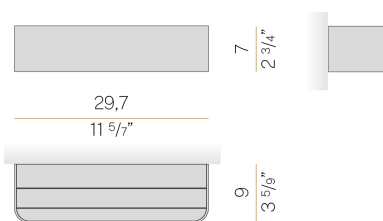

PANZERI

Toy R

120-277V AC dimmable (0-10V)

A142U27.030.0553

textured olive green

Spec sheet

CODE	A142U27.030.0553
SYSTEM POWER CONSUMPTION	20W
EFFICACY	65.7lm/W
LIGHT SOURCE	LED
COLOUR TEMPERATURE	2700K Ra>90
LIGHT DISTRIBUTION	diffused
POWER SUPPLY	120-277V AC
FREQUENCY	60Hz
ELECTRICAL CONFIGURATION	dimmable (0-10V)
DRIVER	integrated included
NOMINAL LUMINOUS FLUX	2326lm
DELIVERED LUMEN OUTPUT	1314lm
EFFICIENCY	56.5%
WEIGHT	2.65 lbs
PROTECTION DEGREE	IP40
COLOUR TOLLERANCES	SDCM 3
PACKING DIMENSIONS	0,0 x 0,0 x 0,0 in

Wall lighting fixture for interiors, with direct and indirect light emission.
Body in extruded aluminium and cover in pickled sheet steel, with white, black, bronze, mat brass or titanium polyacrylic paint.
Wall mounting bracket in bent steel sheet.
Opal polycarbonate diffuser screens.

Technical drawing