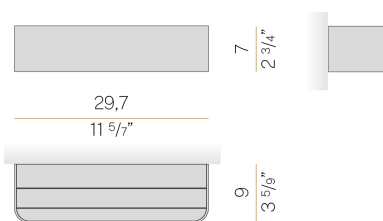

Technical drawing