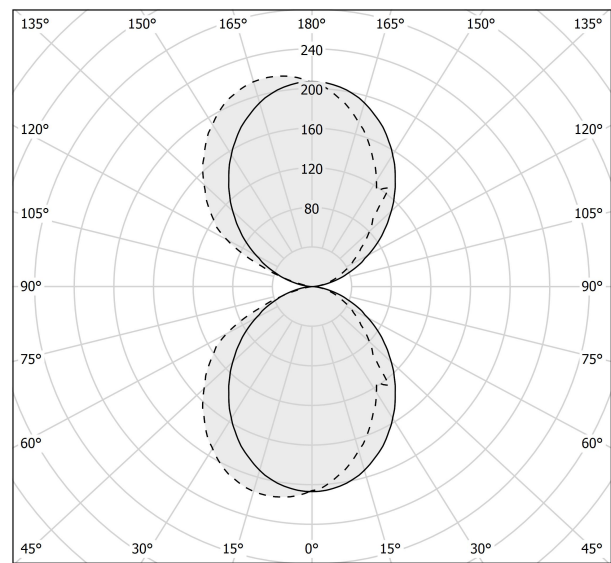

### Spec sheet

CODE	A142U27.030.4653
SYSTEM POWER CONSUMPTION	20W
EFFICACY	67.7lm/W
LIGHT SOURCE	LED
COLOUR TEMPERATURE	3500K Ra>90
LIGHT DISTRIBUTION	diffused
POWER SUPPLY	120-277V AC
FREQUENCY	60Hz
ELECTRICAL CONFIGURATION	dimmable (0-10V)
DRIVER	integrated included
NOMINAL LUMINOUS FLUX	2400lm
DELIVERED LUMEN OUTPUT	1354lm
EFFICIENCY	56.4%
WEIGHT	2,65 lbs
PROTECTION DEGREE	IP40
COLOUR TOLLERANCES	SDCM 3
PACKING DIMENSIONS	0,0 x 0,0 x 0,0 in

### Technical drawing

### Polar diagram

cd/klm  
— C0 - C180    - - - C90 - C270