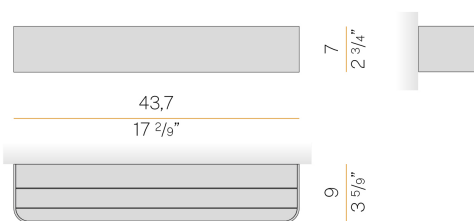

Technical drawing