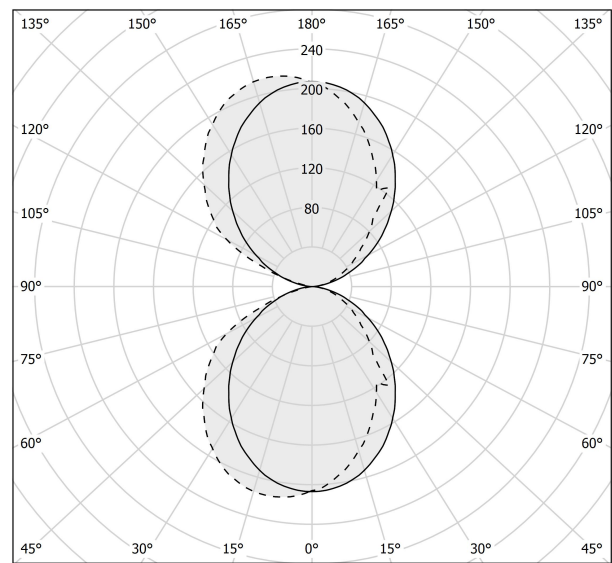

PANZERI

Toy R

120-277V AC dimmable (0-10V)

A142U27.045.0453

 textured olive green

Spec sheet

CODE	A142U27.045.0453
SYSTEM POWER CONSUMPTION	26W
EFFICACY	78.12lm/W
LIGHT SOURCE	LED
COLOUR TEMPERATURE	3000K Ra>90
LIGHT DISTRIBUTION	diffused
POWER SUPPLY	120-277V AC
FREQUENCY	60Hz
ELECTRICAL CONFIGURATION	dimmable (0-10V)
DRIVER	integrated included
NOMINAL LUMINOUS FLUX	3600lm
DELIVERED LUMEN OUTPUT	2031lm
EFFICIENCY	56.4%
WEIGHT	3,75 lbs
PROTECTION DEGREE	IP40
COLOUR TOLLERANCES	SDCM 3
PACKING DIMENSIONS	0,0 x 0,0 x 0,0 in

Technical drawing

Polar diagram

cd/klm
 — C0 - C180 - - - C90 - C270