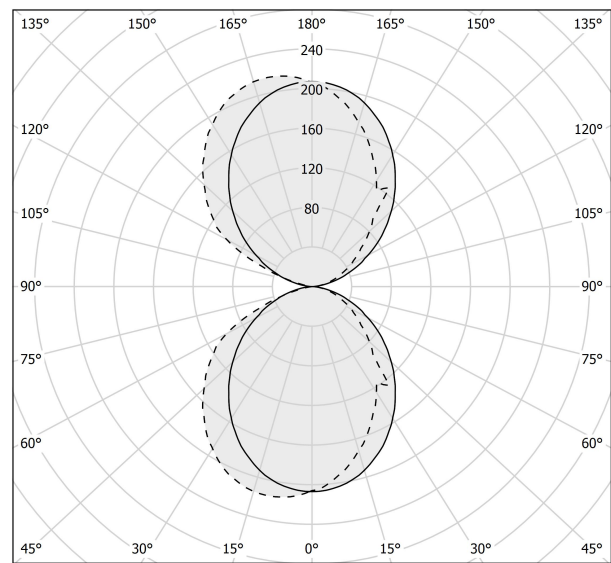

### Spec sheet

CODE	A142U27.060.0453
SYSTEM POWER CONSUMPTION	35W
EFFICACY	77.37lm/W
LIGHT SOURCE	LED
COLOUR TEMPERATURE	3000K Ra>90
LIGHT DISTRIBUTION	diffused
POWER SUPPLY	120-277V AC
FREQUENCY	60Hz
ELECTRICAL CONFIGURATION	dimmable (0-10V)
DRIVER	integrated included
NOMINAL LUMINOUS FLUX	4800lm
DELIVERED LUMEN OUTPUT	2708lm
EFFICIENCY	56.4%
WEIGHT	4.63 lbs
PROTECTION DEGREE	IP40
COLOUR TOLLERANCES	SDCM 3
PACKING DIMENSIONS	0.0 x 0.0 x 0.0 in

### Technical drawing

### Polar diagram

cd/klm  
— C0 - C180    - - - C90 - C270