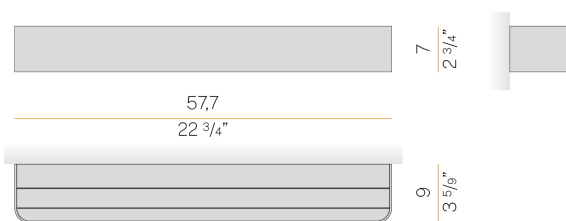

Technical drawing