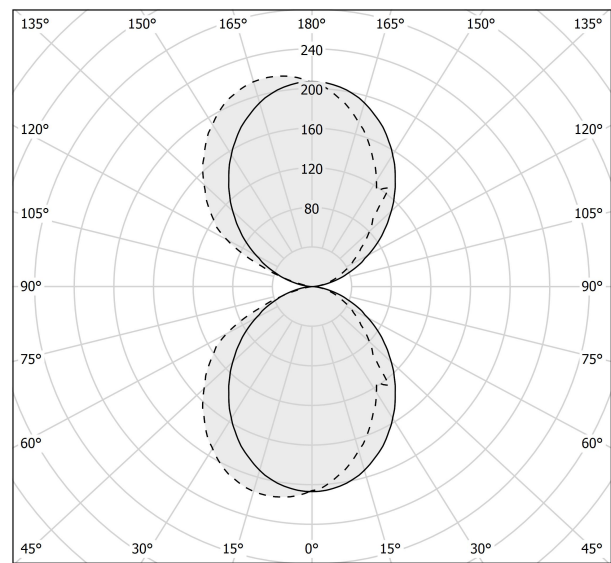

PANZERI

Toy R

120-277V AC dimmable (0-10V)

A142U27.060.0553

 textured olive green

Spec sheet

CODE	A142U27.060.0553
SYSTEM POWER CONSUMPTION	35W
EFFICACY	75.09lm/W
LIGHT SOURCE	LED
COLOUR TEMPERATURE	2700K Ra>90
LIGHT DISTRIBUTION	diffused
POWER SUPPLY	120-277V AC
FREQUENCY	60Hz
ELECTRICAL CONFIGURATION	dimmable (0-10V)
DRIVER	integrated included
NOMINAL LUMINOUS FLUX	4652lm
DELIVERED LUMEN OUTPUT	2628lm
EFFICIENCY	56.5%
WEIGHT	4.63 lbs
PROTECTION DEGREE	IP40
COLOUR TOLLERANCES	SDCM 3
PACKING DIMENSIONS	0.0 x 0.0 x 0.0 in

Technical drawing

Polar diagram

cd/klm
— C0 - C180 - - - C90 - C270