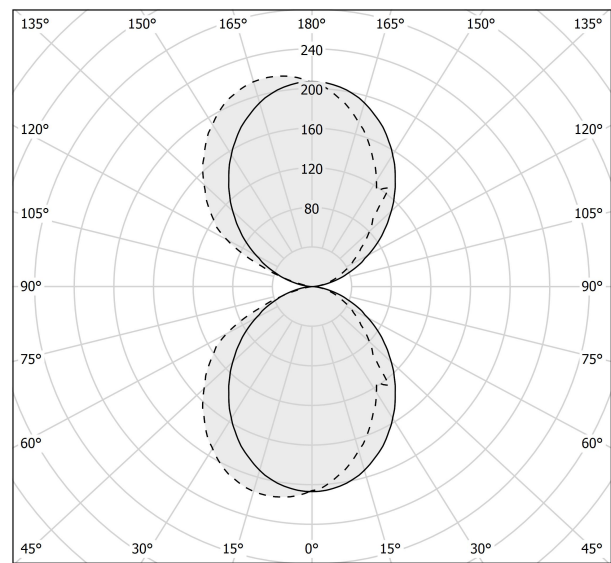

### Spec sheet

CODE	A142U27.060.4653
SYSTEM POWER CONSUMPTION	35W
EFFICACY	77.37lm/W
LIGHT SOURCE	LED
COLOUR TEMPERATURE	3500K Ra>90
LIGHT DISTRIBUTION	diffused
POWER SUPPLY	120-277V AC
FREQUENCY	60Hz
ELECTRICAL CONFIGURATION	dimmable (0-10V)
DRIVER	integrated included
NOMINAL LUMINOUS FLUX	4800lm
DELIVERED LUMEN OUTPUT	2708lm
EFFICIENCY	56.4%
WEIGHT	4.63 lbs
PROTECTION DEGREE	IP40
COLOUR TOLLERANCES	SDCM 3
PACKING DIMENSIONS	0,0 x 0,0 x 0,0 in

### Technical drawing

### Polar diagram

cd/klm  
— C0 - C180    - - - C90 - C270