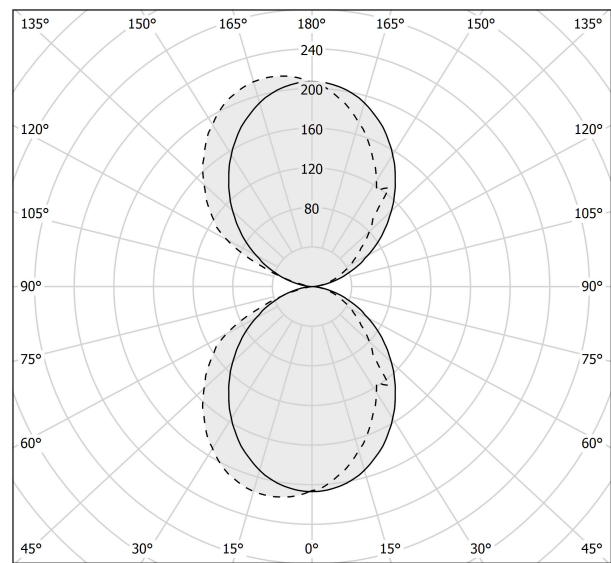

PANZERI

Toy R

120V AC 120V ON-OFF
A142U29.015.4650

 textured natural terracotta

Spec sheet

CODE	A142U29.015.4650
SYSTEM POWER CONSUMPTION	10W
EFFICACY	67.7lm/W
LIGHT SOURCE	LED
COLOUR TEMPERATURE	3500K Ra>90
LIGHT DISTRIBUTION	diffused
POWER SUPPLY	120V AC
FREQUENCY	60Hz
ELECTRICAL CONFIGURATION	120V ON-OFF
DRIVER	integrated included
NOMINAL LUMINOUS FLUX	1200lm
DELIVERED LUMEN OUTPUT	677lm
EFFICIENCY	56.4%
WEIGHT	1,87 lbs
PROTECTION DEGREE	IP40
COLOUR TOLLERANCES	SDCM 3
PACKING DIMENSIONS	4,7 x 9,5 x 5,1 in

Technical drawing

Polar diagram

cd/klm
—— C0 - C180 - - - C90 - C270