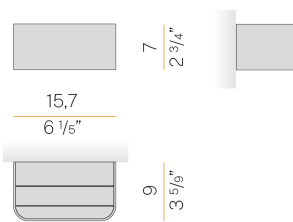

PANZERI

Toy R

120V AC 120V ON-OFF
A142U29.015.4650

textured natural terracotta

Spec sheet

CODE	A142U29.015.4650
SYSTEM POWER CONSUMPTION	10W
EFFICACY	67.7lm/W
LIGHT SOURCE	LED
COLOUR TEMPERATURE	3500K Ra>90
LIGHT DISTRIBUTION	diffused
POWER SUPPLY	120V AC
FREQUENCY	60Hz
ELECTRICAL CONFIGURATION	120V ON-OFF
DRIVER	integrated included
NOMINAL LUMINOUS FLUX	1200lm
DELIVERED LUMEN OUTPUT	677lm
EFFICIENCY	56.4%
WEIGHT	1,87 lbs
PROTECTION DEGREE	IP40
COLOUR TOLLERANCES	SDCM 3
PACKING DIMENSIONS	4,7 x 9,5 x 5,1 in

Wall lighting fixture for interiors, with direct and indirect light emission.
Body in extruded aluminium and cover in pickled sheet steel, with white, black, bronze, mat brass or titanium polyacrylic paint.
Wall mounting bracket in bent steel sheet.
Opal polycarbonate diffuser screens.

Technical drawing