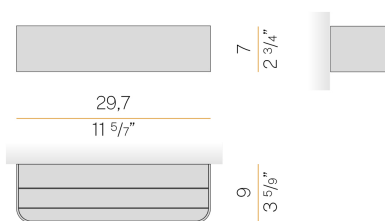

PANZERI

Toy R

120-277V AC dimmable (0-10V)

A142U29.030.0453

textured natural terracotta

Spec sheet

CODE	A142U29.030.0453
SYSTEM POWER CONSUMPTION	20W
EFFICACY	67.7lm/W
LIGHT SOURCE	LED
COLOUR TEMPERATURE	3000K Ra>90
LIGHT DISTRIBUTION	diffused
POWER SUPPLY	120-277V AC
FREQUENCY	60Hz
ELECTRICAL CONFIGURATION	dimmable (0-10V)
DRIVER	integrated included
NOMINAL LUMINOUS FLUX	2400lm
DELIVERED LUMEN OUTPUT	1354lm
EFFICIENCY	56.4%
WEIGHT	2,65 lbs
PROTECTION DEGREE	IP40
COLOUR TOLLERANCES	SDCM 3
PACKING DIMENSIONS	0,0 x 0,0 x 0,0 in

Wall lighting fixture for interiors, with direct and indirect light emission.
Body in extruded aluminium and cover in pickled sheet steel, with white, black, bronze, mat brass or titanium polyacrylic paint.
Wall mounting bracket in bent steel sheet.
Opal polycarbonate diffuser screens.

Technical drawing