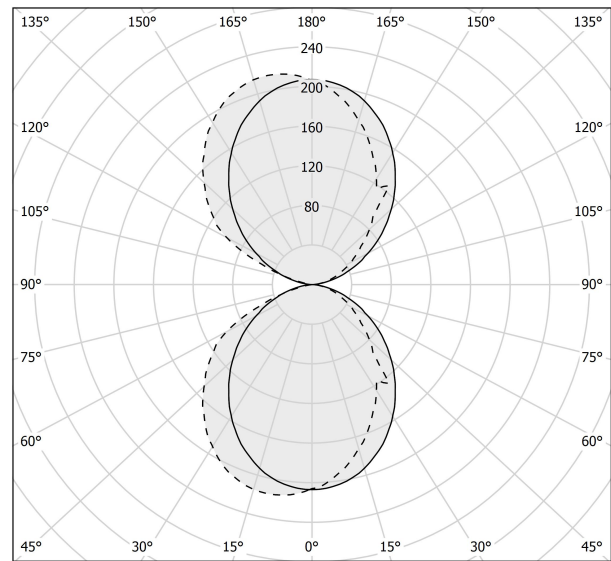

PANZERI

Toy R

120V AC 120V dimmable (0-10V)

A142U29.030.0552

 textured natural terracotta

Spec sheet

CODE	A142U29.030.0552
SYSTEM POWER CONSUMPTION	20W
EFFICACY	65.7lm/W
LIGHT SOURCE	LED
COLOUR TEMPERATURE	2700K Ra>90
LIGHT DISTRIBUTION	diffused
POWER SUPPLY	120V AC
FREQUENCY	50/60Hz
ELECTRICAL CONFIGURATION	120V dimmable (0-10V)
DRIVER	integrated included
NOMINAL LUMINOUS FLUX	2326lm
DELIVERED LUMEN OUTPUT	1314lm
EFFICIENCY	56.5%
WEIGHT	1,20 Kg
PROTECTION DEGREE	IP40
COLOUR TOLLERANCES	SDCM 3
PACKING DIMENSIONS	0,0 x 0,0 x 0,0 cm

Technical drawing

Polar diagram

cd/klm
— C0 - C180 - - - C90 - C270