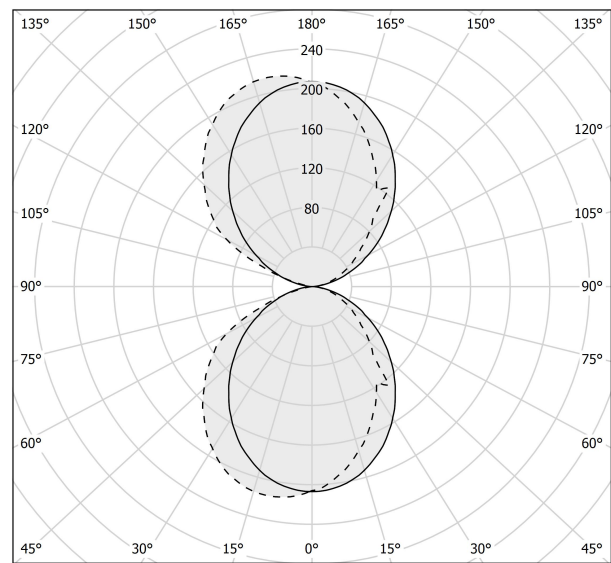

### Spec sheet

CODE	A142U29.030.0553
SYSTEM POWER CONSUMPTION	20W
EFFICACY	65.7lm/W
LIGHT SOURCE	LED
COLOUR TEMPERATURE	2700K Ra>90
LIGHT DISTRIBUTION	diffused
POWER SUPPLY	120-277V AC
FREQUENCY	60Hz
ELECTRICAL CONFIGURATION	dimmable (0-10V)
DRIVER	integrated included
NOMINAL LUMINOUS FLUX	2326lm
DELIVERED LUMEN OUTPUT	1314lm
EFFICIENCY	56.5%
WEIGHT	2.65 lbs
PROTECTION DEGREE	IP40
COLOUR TOLLERANCES	SDCM 3
PACKING DIMENSIONS	0,0 x 0,0 x 0,0 in

### Technical drawing

### Polar diagram

cd/klm  
— C0 - C180    - - - C90 - C270