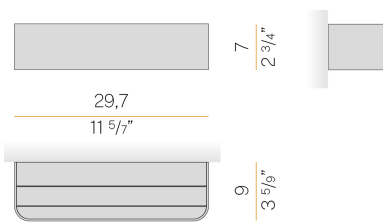

PANZERI

Toy R

120-277V AC dimmable (0-10V)

A142U29.030.0553

textured natural terracotta

Spec sheet

CODE	A142U29.030.0553
SYSTEM POWER CONSUMPTION	20W
EFFICACY	65.7lm/W
LIGHT SOURCE	LED
COLOUR TEMPERATURE	2700K Ra>90
LIGHT DISTRIBUTION	diffused
POWER SUPPLY	120-277V AC
FREQUENCY	60Hz
ELECTRICAL CONFIGURATION	dimmable (0-10V)
DRIVER	integrated included
NOMINAL LUMINOUS FLUX	2326lm
DELIVERED LUMEN OUTPUT	1314lm
EFFICIENCY	56.5%
WEIGHT	2.65 lbs
PROTECTION DEGREE	IP40
COLOUR TOLLERANCES	SDCM 3
PACKING DIMENSIONS	0,0 x 0,0 x 0,0 in

Wall lighting fixture for interiors, with direct and indirect light emission.
Body in extruded aluminium and cover in pickled sheet steel, with white, black, bronze, mat brass or titanium polyacrylic paint.
Wall mounting bracket in bent steel sheet.
Opal polycarbonate diffuser screens.

Technical drawing