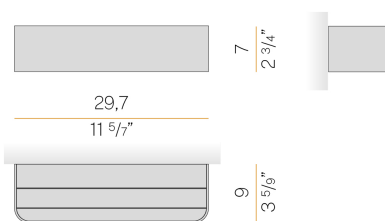

PANZERI

Toy R

120-277V AC dimmable (0-10V)

A142U29.030.4653

textured natural terracotta

Spec sheet

CODE	A142U29.030.4653
SYSTEM POWER CONSUMPTION	20W
EFFICACY	67.7lm/W
LIGHT SOURCE	LED
COLOUR TEMPERATURE	3500K Ra>90
LIGHT DISTRIBUTION	diffused
POWER SUPPLY	120-277V AC
FREQUENCY	60Hz
ELECTRICAL CONFIGURATION	dimmable (0-10V)
DRIVER	integrated included
NOMINAL LUMINOUS FLUX	2400lm
DELIVERED LUMEN OUTPUT	1354lm
EFFICIENCY	56.4%
WEIGHT	2,65 lbs
PROTECTION DEGREE	IP40
COLOUR TOLLERANCES	SDCM 3
PACKING DIMENSIONS	0,0 x 0,0 x 0,0 in

Wall lighting fixture for interiors, with direct and indirect light emission.
Body in extruded aluminium and cover in pickled sheet steel, with white, black, bronze, mat brass or titanium polyacrylic paint.
Wall mounting bracket in bent steel sheet.
Opal polycarbonate diffuser screens.

Technical drawing