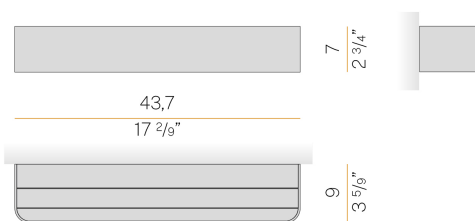

Technical drawing