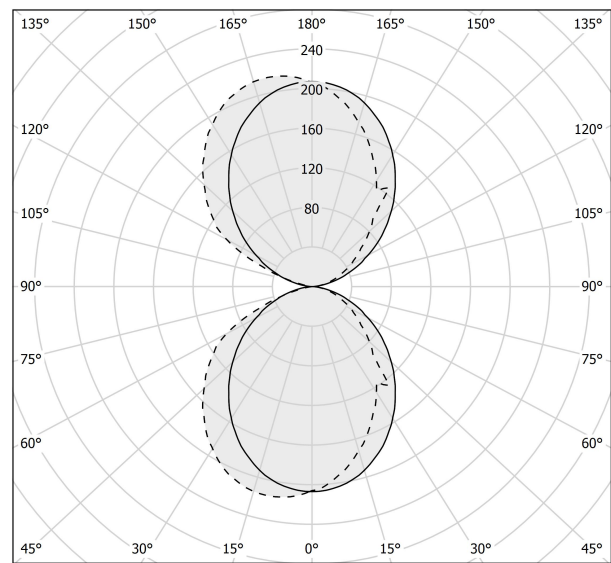

PANZERI

Toy R

120-277V AC dimmable (0-10V)

A142U29.045.0453

 textured natural terracotta

Spec sheet

CODE	A142U29.045.0453
SYSTEM POWER CONSUMPTION	26W
EFFICACY	78.12lm/W
LIGHT SOURCE	LED
COLOUR TEMPERATURE	3000K Ra>90
LIGHT DISTRIBUTION	diffused
POWER SUPPLY	120-277V AC
FREQUENCY	60Hz
ELECTRICAL CONFIGURATION	dimmable (0-10V)
DRIVER	integrated included
NOMINAL LUMINOUS FLUX	3600lm
DELIVERED LUMEN OUTPUT	2031lm
EFFICIENCY	56.4%
WEIGHT	3,75 lbs
PROTECTION DEGREE	IP40
COLOUR TOLLERANCES	SDCM 3
PACKING DIMENSIONS	0,0 x 0,0 x 0,0 in

Technical drawing

Polar diagram

cd/klm
—— C0 - C180 - - - C90 - C270