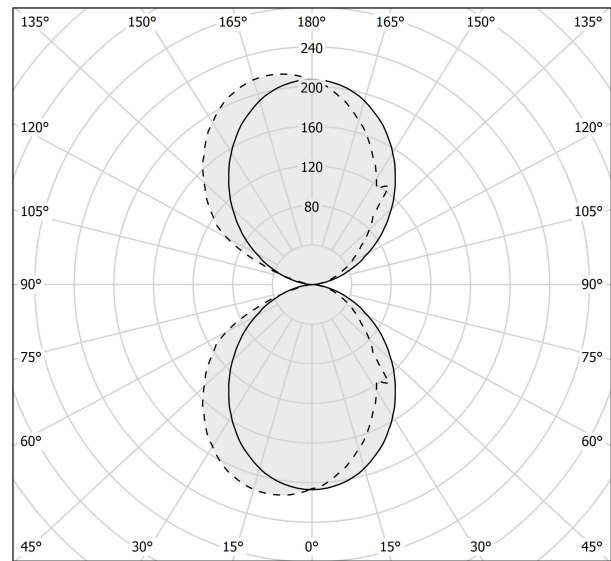

PANZERI

Toy R

120V AC 120V dimmable (0-10V)

A142U29.045.0552

 textured natural terracotta

Spec sheet

CODE	A142U29.045.0552
SYSTEM POWER CONSUMPTION	26W
EFFICACY	75.8lm/W
LIGHT SOURCE	LED
COLOUR TEMPERATURE	2700K Ra>90
LIGHT DISTRIBUTION	diffused
POWER SUPPLY	120V AC
FREQUENCY	50/60Hz
ELECTRICAL CONFIGURATION	120V dimmable (0-10V)
DRIVER	integrated included
NOMINAL LUMINOUS FLUX	3600lm
DELIVERED LUMEN OUTPUT	1971lm
EFFICIENCY	54.8%
WEIGHT	1,70 Kg
PROTECTION DEGREE	IP40
COLOUR TOLLERANCES	SDCM 3
PACKING DIMENSIONS	0,0 x 0,0 x 0,0 cm

Technical drawing

Polar diagram

cd/klm
— C0 - C180 - - - C90 - C270