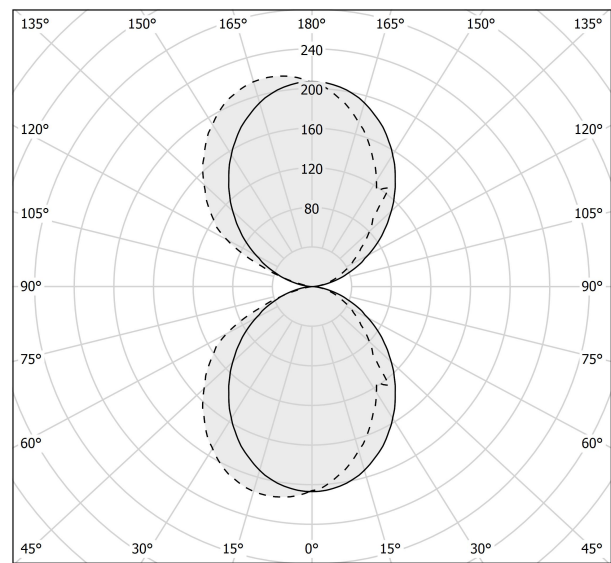

PANZERI

Toy R

120-277V AC dimmable (0-10V)

A142U29.060.0453

 textured natural terracotta

Spec sheet

CODE	A142U29.060.0453
SYSTEM POWER CONSUMPTION	35W
EFFICACY	77.37lm/W
LIGHT SOURCE	LED
COLOUR TEMPERATURE	3000K Ra>90
LIGHT DISTRIBUTION	diffused
POWER SUPPLY	120-277V AC
FREQUENCY	60Hz
ELECTRICAL CONFIGURATION	dimmable (0-10V)
DRIVER	integrated included
NOMINAL LUMINOUS FLUX	4800lm
DELIVERED LUMEN OUTPUT	2708lm
EFFICIENCY	56.4%
WEIGHT	4.63 lbs
PROTECTION DEGREE	IP40
COLOUR TOLLERANCES	SDCM 3
PACKING DIMENSIONS	0,0 x 0,0 x 0,0 in

Technical drawing

Polar diagram

cd/klm
— C0 - C180 - - - C90 - C270