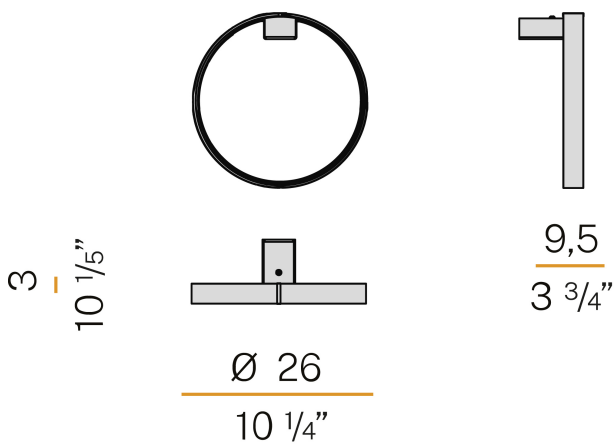

PANZERI

Zero Round

120V AC 120V ON-OFF
A153U01.025.0450

white

Spec sheet

CODE	A153U01.025.0450
SYSTEM POWER CONSUMPTION	13W
EFFICACY	61.23lm/W
LIGHT SOURCE	LED
LIGHT SOURCE LIFETIME	L70 (B50) 60.000h
COLOUR TEMPERATURE	3000K Ra>90
LIGHT DISTRIBUTION	diffused
POWER SUPPLY	120V AC
FREQUENCY	60Hz
ELECTRICAL CONFIGURATION	120V ON-OFF
DRIVER	integrated included
NOMINAL LUMINOUS FLUX	1024lm
DELIVERED LUMEN OUTPUT	796lm
EFFICIENCY	77.7%
WEIGHT	1,37 lbs
PROTECTION DEGREE	IP40
COLOUR TOLLERANCES	SDCM 3
PACKING DIMENSIONS	12,2 x 12,2 x 7,9 in

Wall lighting fixture for interiors, with direct and indirect light emission.
Pickled sheet metal wall bracket in polyacrylic paint.
Pickled sheet metal wall plate in polyacrylic paint.
Bended extruded aluminium structure in white, black, bronze, mat brass or titanium polyacrylic paint.
Extruded polycarbonate diffuser with opaline finish.

Technical drawing

Polar diagram