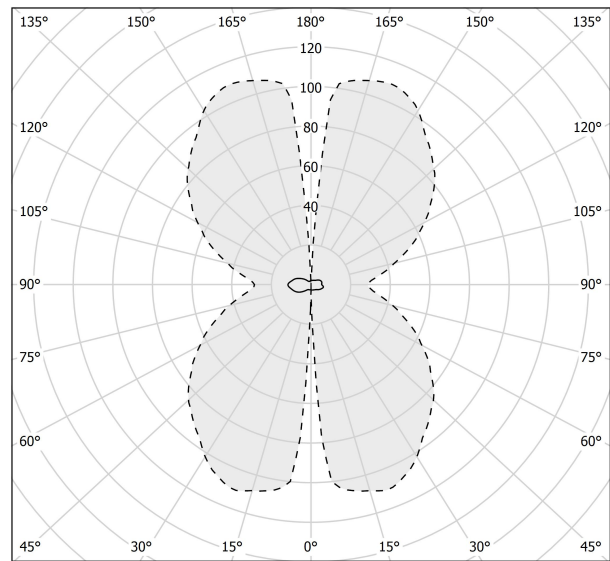

PANZERI

Zero Round

120V-277V ON-OFF
A153U01.025.0551

white

Spec sheet

CODE	A153U01.025.0551
SYSTEM POWER CONSUMPTION	13W
EFFICACY	61.23lm/W
LIGHT SOURCE	LED
LIGHT SOURCE LIFETIME	L70 (B50) 60.000h
COLOUR TEMPERATURE	2700K Ra>90
LIGHT DISTRIBUTION	diffused
FREQUENCY	50/60Hz
ELECTRICAL CONFIGURATION	120V-277V ON-OFF
DRIVER	integrated included
NOMINAL LUMINOUS FLUX	1024lm
DELIVERED LUMEN OUTPUT	796lm
EFFICIENCY	77.7%
WEIGHT	0,62 Kg
PROTECTION DEGREE	IP40
COLOUR TOLLERANCES	SDCM 3
PACKING DIMENSIONS	31,0 x 31,0 x 20,0 cm

Technical drawing

Polar diagram

cd/klm
— C0 - C180 - - - C90 - C270