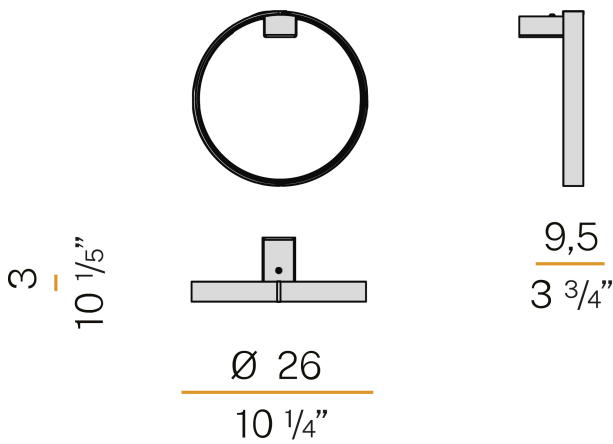

### Spec sheet

CODE	A153U01.025.4650
SYSTEM POWER CONSUMPTION	13W
EFFICACY	61.23lm/W
LIGHT SOURCE	LED
LIGHT SOURCE LIFETIME	L70 (B50) 60.000h
COLOUR TEMPERATURE	3500K Ra>90
LIGHT DISTRIBUTION	diffused
POWER SUPPLY	120V AC
FREQUENCY	60Hz
ELECTRICAL CONFIGURATION	120V ON-OFF
DRIVER	integrated included
NOMINAL LUMINOUS FLUX	1024lm
DELIVERED LUMEN OUTPUT	796lm
EFFICIENCY	77.7%
WEIGHT	1,37 lbs
PROTECTION DEGREE	IP40
COLOUR TOLLERANCES	SDCM 3
PACKING DIMENSIONS	12,2 x 12,2 x 7,9 in

### Technical drawing