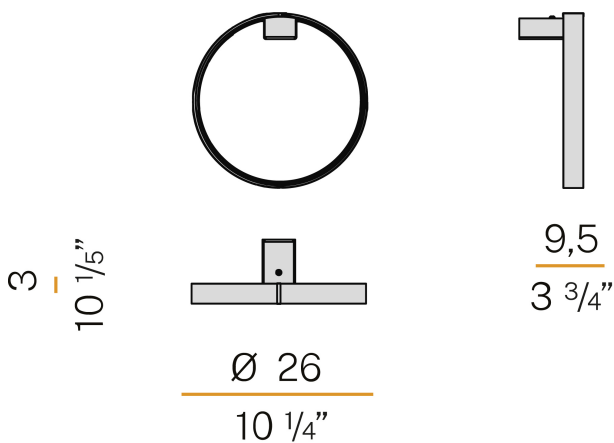

PANZERI

Zero Round

120V AC 120V ON-OFF

A153U02.025.0450

● black

Spec sheet

CODE	A153U02.025.0450
SYSTEM POWER CONSUMPTION	13W
EFFICACY	61.23lm/W
LIGHT SOURCE	LED
LIGHT SOURCE LIFETIME	L70 (B50) 60.000h
COLOUR TEMPERATURE	3000K Ra>90
LIGHT DISTRIBUTION	diffused
POWER SUPPLY	120V AC
FREQUENCY	60Hz
ELECTRICAL CONFIGURATION	120V ON-OFF
DRIVER	integrated included
NOMINAL LUMINOUS FLUX	1024lm
DELIVERED LUMEN OUTPUT	796lm
EFFICIENCY	77.7%
WEIGHT	1,37 lbs
PROTECTION DEGREE	IP40
COLOUR TOLLERANCES	SDCM 3
PACKING DIMENSIONS	12,2 x 12,2 x 7,9 in

Wall lighting fixture for interiors, with direct and indirect light emission.
Pickled sheet metal wall bracket in polyacrylic paint.
Pickled sheet metal wall plate in polyacrylic paint.
Bended extruded aluminium structure in white, black, bronze, mat brass or titanium polyacrylic paint.
Extruded polycarbonate diffuser with opaline finish.

Technical drawing

Polar diagram