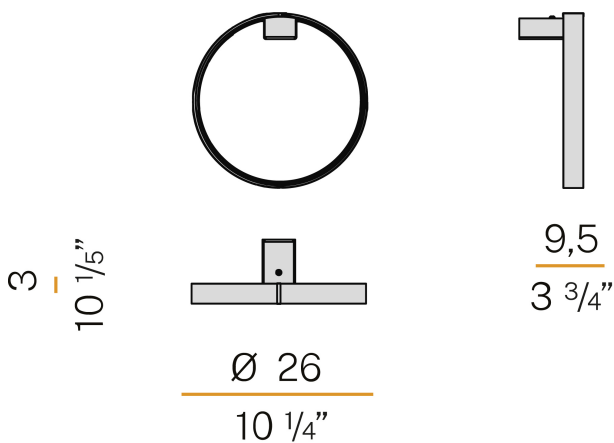

Technical drawing