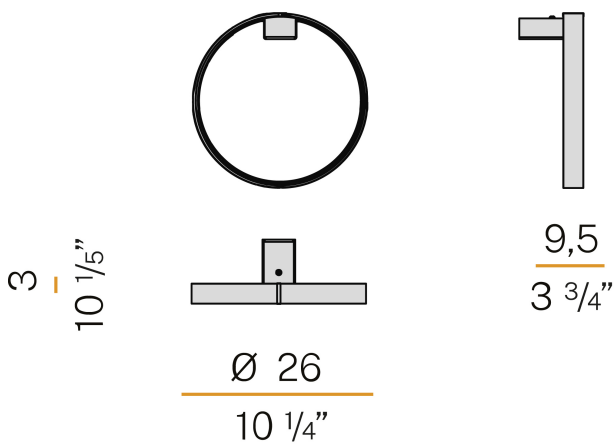

PANZERI

Zero Round

120V AC 120V ON-OFF
A153U17.025.0550

Spec sheet

CODE	A153U17.025.0550
SYSTEM POWER CONSUMPTION	13W
EFFICACY	61.23lm/W
LIGHT SOURCE	LED
LIGHT SOURCE LIFETIME	L70 (B50) 60.000h
COLOUR TEMPERATURE	2700K Ra>90
LIGHT DISTRIBUTION	diffused
POWER SUPPLY	120V AC
FREQUENCY	60Hz
ELECTRICAL CONFIGURATION	120V ON-OFF
DRIVER	integrated included
NOMINAL LUMINOUS FLUX	1024lm
DELIVERED LUMEN OUTPUT	796lm
EFFICIENCY	77.7%
WEIGHT	1,37 lbs
PROTECTION DEGREE	IP40
COLOUR TOLLERANCES	SDCM 3
PACKING DIMENSIONS	12,2 x 12,2 x 7,9 in

Wall lighting fixture for interiors, with direct and indirect light emission.
Pickled sheet metal wall bracket in polyacrylic paint.
Pickled sheet metal wall plate in polyacrylic paint.
Bended extruded aluminium structure in white, black, bronze, mat brass or titanium polyacrylic paint.
Extruded polycarbonate diffuser with opaline finish.

Technical drawing

Polar diagram