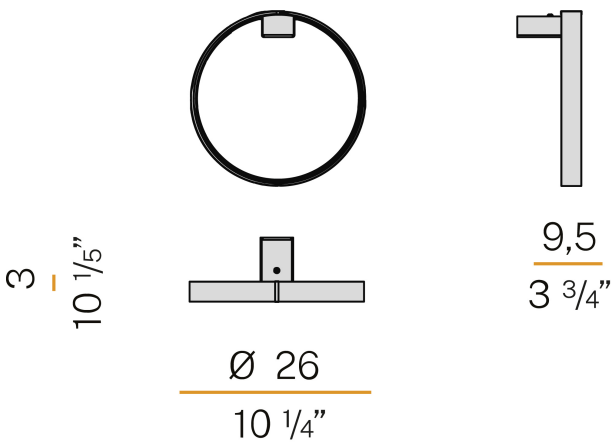

PANZERI

Zero Round

120V AC 120V ON-OFF
A153U17.025.4650

Spec sheet

CODE	A153U17.025.4650
SYSTEM POWER CONSUMPTION	13W
EFFICACY	61.23lm/W
LIGHT SOURCE	LED
LIGHT SOURCE LIFETIME	L70 (B50) 60.000h
COLOUR TEMPERATURE	3500K Ra>90
LIGHT DISTRIBUTION	diffused
POWER SUPPLY	120V AC
FREQUENCY	60Hz
ELECTRICAL CONFIGURATION	120V ON-OFF
DRIVER	integrated included
NOMINAL LUMINOUS FLUX	1024lm
DELIVERED LUMEN OUTPUT	796lm
EFFICIENCY	77.7%
WEIGHT	1,37 lbs
PROTECTION DEGREE	IP40
COLOUR TOLLERANCES	SDCM 3
PACKING DIMENSIONS	12,2 x 12,2 x 7,9 in

Wall lighting fixture for interiors, with direct and indirect light emission.
Pickled sheet metal wall bracket in polyacrylic paint.
Pickled sheet metal wall plate in polyacrylic paint.
Bended extruded aluminium structure in white, black, bronze, mat brass or titanium polyacrylic paint.
Extruded polycarbonate diffuser with opaline finish.

Technical drawing

Polar diagram