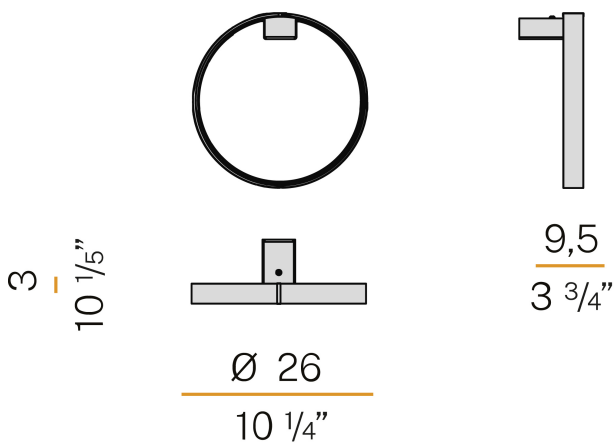

PANZERI

Zero Round

120V AC 120V ON-OFF

A153U19.025.0450

 mat brass

Spec sheet

CODE	A153U19.025.0450
SYSTEM POWER CONSUMPTION	13W
EFFICACY	61.23lm/W
LIGHT SOURCE	LED
LIGHT SOURCE LIFETIME	L70 (B50) 60.000h
COLOUR TEMPERATURE	3000K Ra>90
LIGHT DISTRIBUTION	diffused
POWER SUPPLY	120V AC
FREQUENCY	60Hz
ELECTRICAL CONFIGURATION	120V ON-OFF
DRIVER	integrated included
NOMINAL LUMINOUS FLUX	1024lm
DELIVERED LUMEN OUTPUT	796lm
EFFICIENCY	77.7%
WEIGHT	1,37 lbs
PROTECTION DEGREE	IP40
COLOUR TOLLERANCES	SDCM 3
PACKING DIMENSIONS	12,2 x 12,2 x 7,9 in

Wall lighting fixture for interiors, with direct and indirect light emission.
 Pickled sheet metal wall bracket in polyacrylic paint.
 Pickled sheet metal wall plate in polyacrylic paint.
 Bended extruded aluminium structure in white, black, bronze, mat brass or titanium polyacrylic paint.
 Extruded polycarbonate diffuser with opaline finish.

Technical drawing

Polar diagram