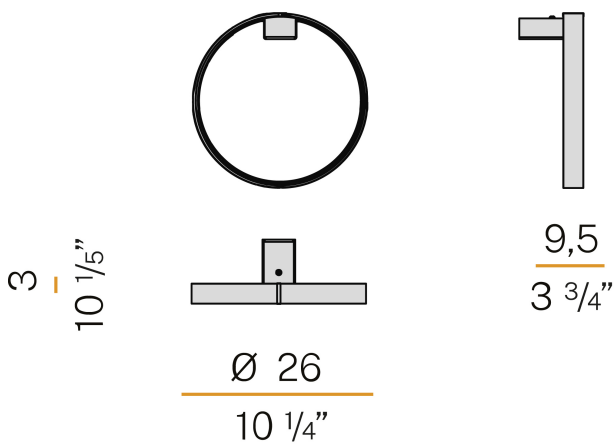

PANZERI

Zero Round

120V AC 120V ON-OFF
A153U19.025.4650

 mat brass

Spec sheet

CODE	A153U19.025.4650
SYSTEM POWER CONSUMPTION	13W
EFFICACY	61.23lm/W
LIGHT SOURCE	LED
LIGHT SOURCE LIFETIME	L70 (B50) 60.000h
COLOUR TEMPERATURE	3500K Ra>90
LIGHT DISTRIBUTION	diffused
POWER SUPPLY	120V AC
FREQUENCY	60Hz
ELECTRICAL CONFIGURATION	120V ON-OFF
DRIVER	integrated included
NOMINAL LUMINOUS FLUX	1024lm
DELIVERED LUMEN OUTPUT	796lm
EFFICIENCY	77.7%
WEIGHT	1,37 lbs
PROTECTION DEGREE	IP40
COLOUR TOLLERANCES	SDCM 3
PACKING DIMENSIONS	12,2 x 12,2 x 7,9 in

Wall lighting fixture for interiors, with direct and indirect light emission.
Pickled sheet metal wall bracket in polyacrylic paint.
Pickled sheet metal wall plate in polyacrylic paint.
Bended extruded aluminium structure in white, black, bronze, mat brass or titanium polyacrylic paint.
Extruded polycarbonate diffuser with opaline finish.

Technical drawing

Polar diagram