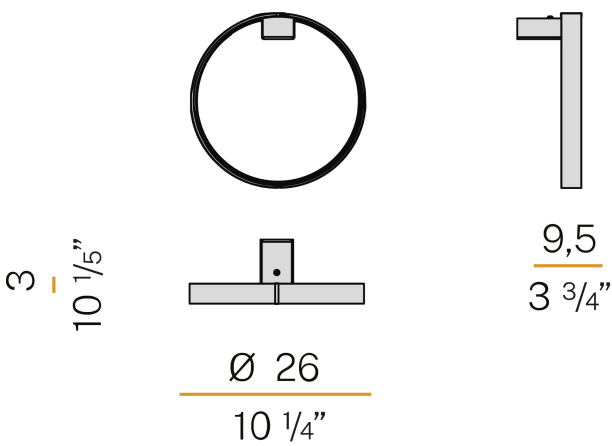

PANZERI

Zero Round

120V AC 120V ON-OFF
A153U30.025.0550

 titanium

Spec sheet

CODE	A153U30.025.0550
SYSTEM POWER CONSUMPTION	13W
EFFICACY	61.23lm/W
LIGHT SOURCE	LED
LIGHT SOURCE LIFETIME	L70 (B50) 60.000h
COLOUR TEMPERATURE	2700K Ra>90
LIGHT DISTRIBUTION	diffused
POWER SUPPLY	120V AC
FREQUENCY	60Hz
ELECTRICAL CONFIGURATION	120V ON-OFF
DRIVER	integrated included
NOMINAL LUMINOUS FLUX	1024lm
DELIVERED LUMEN OUTPUT	796lm
EFFICIENCY	77.7%
WEIGHT	1,37 lbs
PROTECTION DEGREE	IP40
COLOUR TOLLERANCES	SDCM 3
PACKING DIMENSIONS	12,2 x 12,2 x 7,9 in

Wall lighting fixture for interiors, with direct and indirect light emission.
Pickled sheet metal wall bracket in polyacrylic paint.
Pickled sheet metal wall plate in polyacrylic paint.
Bended extruded aluminium structure in white, black, bronze, mat brass or titanium polyacrylic paint.
Extruded polycarbonate diffuser with opaline finish.

Technical drawing

Polar diagram