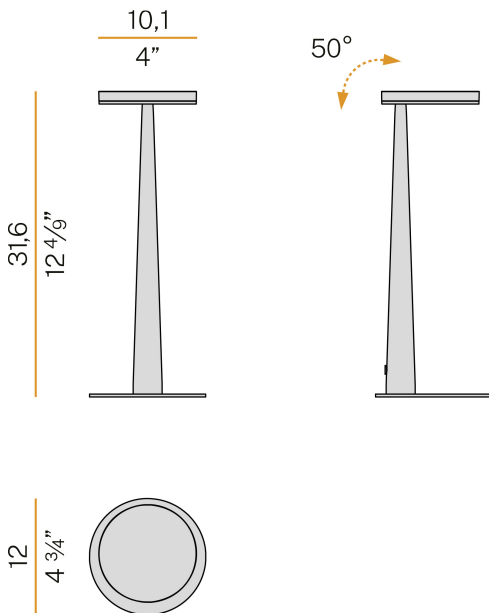

PANZERI

Bella

120V AC dimmable
C052U01.011.0509

● white

Spec sheet

CODE	C052U01.011.0509
SYSTEM POWER CONSUMPTION	6,5W
EFFICACY	64.67lm/W
LIGHT SOURCE	LED
LIGHT SOURCE LIFETIME	L80 (B10) 70.000h
COLOUR TEMPERATURE	2700K Ra>90
LIGHT DISTRIBUTION	adjustable
POWER SUPPLY	120V AC
FREQUENCY	60Hz
ELECTRICAL CONFIGURATION	dimmable
DRIVER	integrated included
NOMINAL LUMINOUS FLUX	460lm
DELIVERED LUMEN OUTPUT	388lm
EFFICIENCY	84.3%
WEIGHT	1,93 lbs
PROTECTION DEGREE	IP20
COLOUR TOLLERANCES	SDCM 3
PACKING DIMENSIONS	6,7 x 15,8 x 6,3 in

Table lighting fixture for interiors, with swivelling light beam.
Pickled sheet metal bearing base in polyacrylic paint.
Body in tapered steel tube in white, black, bronze, mat brass or titanium polyacrylic paint.
Turned brass joint in polyacrylic paint.
Die-cast aluminium structure in polyacrylic paint.
Die-cast aluminium swivelling head in polyacrylic paint.
Modelled acrylic diffuser with mat finish.
Aluminium closing disk in polyacrylic paint.
Push-button to adjust luminosity according to 5 levels of visual comfort.
Equipped with a 1,4m (55,1") long power cable with jack connector and adapter plug.

Technical drawing

Polar diagram