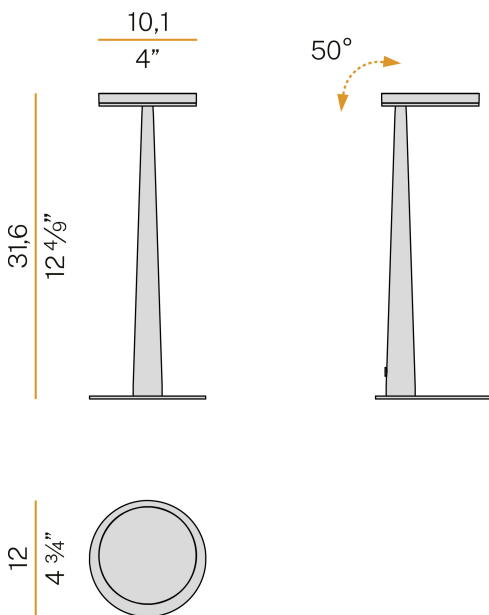

## Bella

120V AC dimmable  
C052U01.011.0509

● white

### Spec sheet

CODE	C052U01.011.0509
SYSTEM POWER CONSUMPTION	6,5W
EFFICACY	64.67lm/W
LIGHT SOURCE	LED
LIGHT SOURCE LIFETIME	L80 (B10) 70.000h
COLOUR TEMPERATURE	2700K Ra>90
LIGHT DISTRIBUTION	adjustable
POWER SUPPLY	120V AC
FREQUENCY	60Hz
ELECTRICAL CONFIGURATION	dimmable
DRIVER	integrated included
NOMINAL LUMINOUS FLUX	460lm
DELIVERED LUMEN OUTPUT	388lm
EFFICIENCY	84.3%
WEIGHT	1,93 lbs
PROTECTION DEGREE	IP20
COLOUR TOLLERANCES	SDCM 3
PACKING DIMENSIONS	6,7 x 15,8 x 6,3 in

Table lighting fixture for interiors, with swivelling light beam.  
Pickled sheet metal bearing base in polyacrylic paint.  
Body in tapered steel tube in white, black, bronze, mat brass or titanium polyacrylic paint.  
Turned brass joint in polyacrylic paint.  
Die-cast aluminium structure in polyacrylic paint.  
Die-cast aluminium swivelling head in polyacrylic paint.  
Modelled acrylic diffuser with mat finish.  
Aluminium closing disk in polyacrylic paint.  
Push-button to adjust luminosity according to 5 levels of visual comfort.  
Equipped with a 1,4m (55,1") long power cable with jack connector and adapter plug.

### Polar diagram