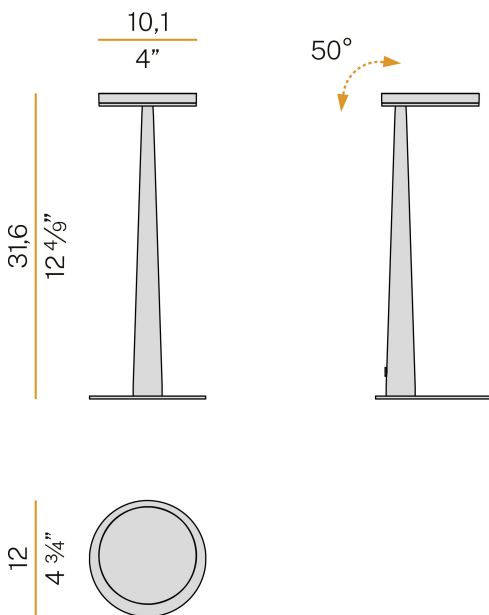

PANZERI

Bella

120V AC 120V dimmable (Step DIM)

C052U01.011.0558

● white

Spec sheet

CODE	C052U01.011.0558
SYSTEM POWER CONSUMPTION	5W
EFFICACY	77.6lm/W
LIGHT SOURCE	LED
LIGHT SOURCE LIFETIME	L80 (B10) 70.000h
COLOUR TEMPERATURE	2700K Ra>90
LIGHT DISTRIBUTION	adjustable
POWER SUPPLY	120V AC
FREQUENCY	50/60Hz
ELECTRICAL CONFIGURATION	120V dimmable (Step DIM)
DRIVER	integrated included
NOMINAL LUMINOUS FLUX	460lm
DELIVERED LUMEN OUTPUT	388lm
EFFICIENCY	84.3%
WEIGHT	0,88 Kg
PROTECTION DEGREE	IP20
COLOUR TOLLERANCES	SDCM 3
PACKING DIMENSIONS	17,0 x 40,0 x 16,0 cm

Table lighting fixture for interiors, with swivelling light beam.
 Pickled sheet metal bearing base in polyacrylic paint.
 Body in tapered steel tube in white, black, bronze, mat brass or titanium polyacrylic paint.
 Turned brass joint in polyacrylic paint.
 Die-cast aluminium structure in polyacrylic paint.
 Die-cast aluminium swivelling head in polyacrylic paint.
 Modelled acrylic diffuser with mat finish.
 Aluminium closing disk in polyacrylic paint.
 Push-button to adjust luminosity according to 5 levels of visual comfort.
 Equipped with a 1,4m (55,1") long power cable with jack connector and adapter plug.

Technical drawing

Polar diagram