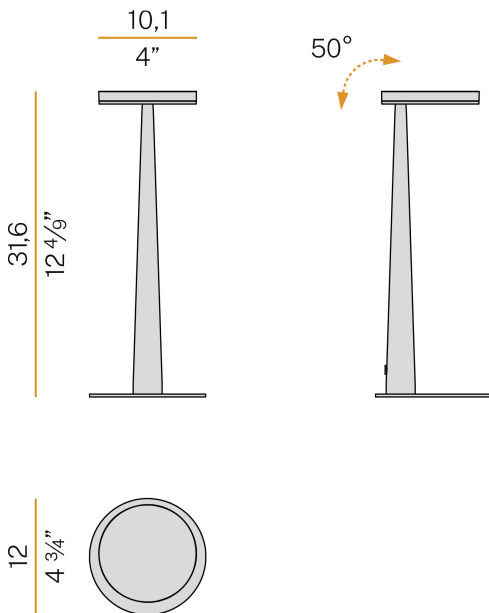

### Spec sheet

CODE	C052U02.011.0509
SYSTEM POWER CONSUMPTION	6,5W
EFFICACY	64.67lm/W
LIGHT SOURCE	LED
LIGHT SOURCE LIFETIME	L80 (B10) 70.000h
COLOUR TEMPERATURE	2700K Ra>90
LIGHT DISTRIBUTION	adjustable
POWER SUPPLY	120V AC
FREQUENCY	60Hz
ELECTRICAL CONFIGURATION	dimmable
DRIVER	integrated included
NOMINAL LUMINOUS FLUX	460lm
DELIVERED LUMEN OUTPUT	388lm
EFFICIENCY	84.3%
WEIGHT	1,93 lbs
PROTECTION DEGREE	IP20
COLOUR TOLLERANCES	SDCM 3
PACKING DIMENSIONS	6,7 x 15,8 x 6,3 in

Table lighting fixture for interiors, with swivelling light beam.  
Pickled sheet metal bearing base in polyacrylic paint.  
Body in tapered steel tube in white, black, bronze, mat brass or titanium polyacrylic paint.  
Turned brass joint in polyacrylic paint.  
Die-cast aluminium structure in polyacrylic paint.  
Die-cast aluminium swivelling head in polyacrylic paint.  
Modelled acrylic diffuser with mat finish.  
Aluminium closing disk in polyacrylic paint.  
Push-button to adjust luminosity according to 5 levels of visual comfort.  
Equipped with a 1,4m (55,1") long power cable with jack connector and adapter plug.

### Technical drawing

### Polar diagram