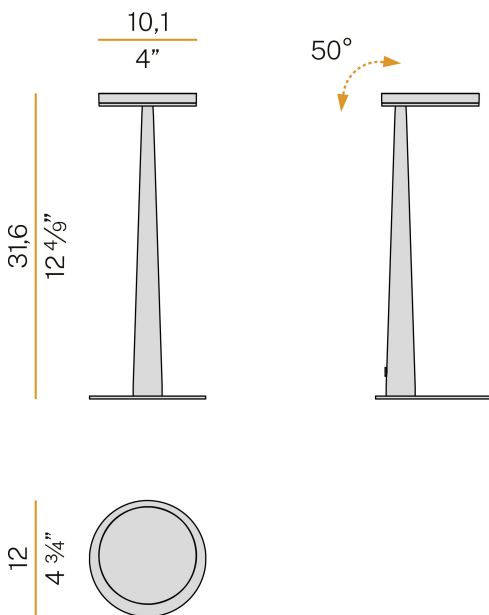

PANZERI

Bella

120V AC 120V dimmable (Step DIM)

C052U02.011.0558

Spec sheet

CODE	C052U02.011.0558
SYSTEM POWER CONSUMPTION	5W
EFFICACY	77.6lm/W
LIGHT SOURCE	LED
LIGHT SOURCE LIFETIME	L80 (B10) 70.000h
COLOUR TEMPERATURE	2700K Ra>90
LIGHT DISTRIBUTION	adjustable
POWER SUPPLY	120V AC
FREQUENCY	50/60Hz
ELECTRICAL CONFIGURATION	120V dimmable (Step DIM)
DRIVER	integrated included
NOMINAL LUMINOUS FLUX	460lm
DELIVERED LUMEN OUTPUT	388lm
EFFICIENCY	84.3%
WEIGHT	0,88 Kg
PROTECTION DEGREE	IP20
COLOUR TOLLERANCES	SDCM 3
PACKING DIMENSIONS	17,0 x 40,0 x 16,0 cm

Table lighting fixture for interiors, with swivelling light beam.
 Pickled sheet metal bearing base in polyacrylic paint.
 Body in tapered steel tube in white, black, bronze, mat brass or titanium polyacrylic paint.
 Turned brass joint in polyacrylic paint.
 Die-cast aluminium structure in polyacrylic paint.
 Die-cast aluminium swivelling head in polyacrylic paint.
 Modelled acrylic diffuser with mat finish.
 Aluminium closing disk in polyacrylic paint.
 Push-button to adjust luminosity according to 5 levels of visual comfort.
 Equipped with a 1,4m (55,1") long power cable with jack connector and adapter plug.

Technical drawing

Polar diagram