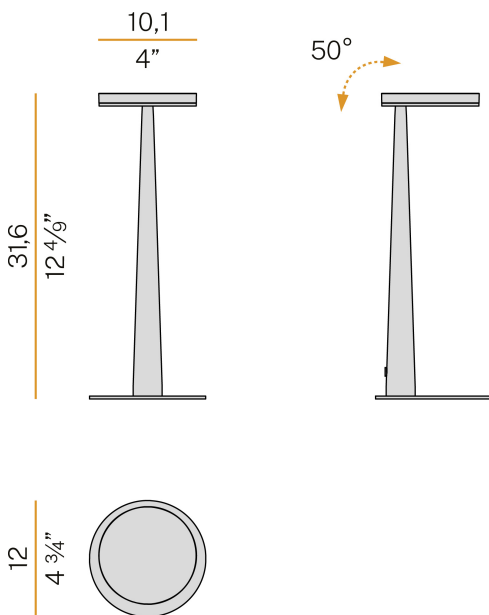

### Spec sheet

CODE	C052U17.011.0509
SYSTEM POWER CONSUMPTION	6,5W
EFFICACY	64.67lm/W
LIGHT SOURCE	LED
LIGHT SOURCE LIFETIME	L80 (B10) 70.000h
COLOUR TEMPERATURE	2700K Ra>90
LIGHT DISTRIBUTION	adjustable
POWER SUPPLY	120V AC
FREQUENCY	60Hz
ELECTRICAL CONFIGURATION	dimmable
DRIVER	integrated included
NOMINAL LUMINOUS FLUX	460lm
DELIVERED LUMEN OUTPUT	388lm
EFFICIENCY	84.3%
WEIGHT	1,93 lbs
PROTECTION DEGREE	IP20
COLOUR TOLLERANCES	SDCM 3
PACKING DIMENSIONS	6,7 x 15,8 x 6,3 in

Table lighting fixture for interiors, with swivelling light beam.  
Pickled sheet metal bearing base in polyacrylic paint.  
Body in tapered steel tube in white, black, bronze, mat brass or titanium polyacrylic paint.  
Turned brass joint in polyacrylic paint.  
Die-cast aluminium structure in polyacrylic paint.  
Die-cast aluminium swivelling head in polyacrylic paint.  
Modelled acrylic diffuser with mat finish.  
Aluminium closing disk in polyacrylic paint.  
Push-button to adjust luminosity according to 5 levels of visual comfort.  
Equipped with a 1,4m (55,1") long power cable with jack connector and adapter plug.

### Technical drawing

### Polar diagram