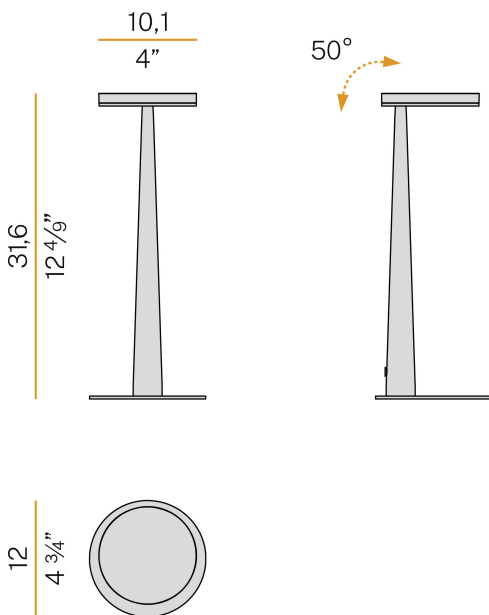

PANZERI

Bella

120V AC 120V dimmable (Step DIM)

C052U17.011.0558

bronze

Spec sheet

CODE	C052U17.011.0558
SYSTEM POWER CONSUMPTION	5W
EFFICACY	77.6lm/W
LIGHT SOURCE	LED
LIGHT SOURCE LIFETIME	L80 (B10) 70.000h
COLOUR TEMPERATURE	2700K Ra>90
LIGHT DISTRIBUTION	adjustable
POWER SUPPLY	120V AC
FREQUENCY	50/60Hz
ELECTRICAL CONFIGURATION	120V dimmable (Step DIM)
DRIVER	integrated included
NOMINAL LUMINOUS FLUX	460lm
DELIVERED LUMEN OUTPUT	388lm
EFFICIENCY	84.3%
WEIGHT	0,88 Kg
PROTECTION DEGREE	IP20
COLOUR TOLLERANCES	SDCM 3
PACKING DIMENSIONS	17,0 x 40,0 x 16,0 cm

Table lighting fixture for interiors, with swivelling light beam.
Pickled sheet metal bearing base in polyacrylic paint.
Body in tapered steel tube in white, black, bronze, mat brass or titanium polyacrylic paint.
Turned brass joint in polyacrylic paint.
Die-cast aluminium structure in polyacrylic paint.
Die-cast aluminium swivelling head in polyacrylic paint.
Modelled acrylic diffuser with mat finish.
Aluminium closing disk in polyacrylic paint.
Push-button to adjust luminosity according to 5 levels of visual comfort.
Equipped with a 1,4m (55,1") long power cable with jack connector and adapter plug.

Technical drawing

Polar diagram