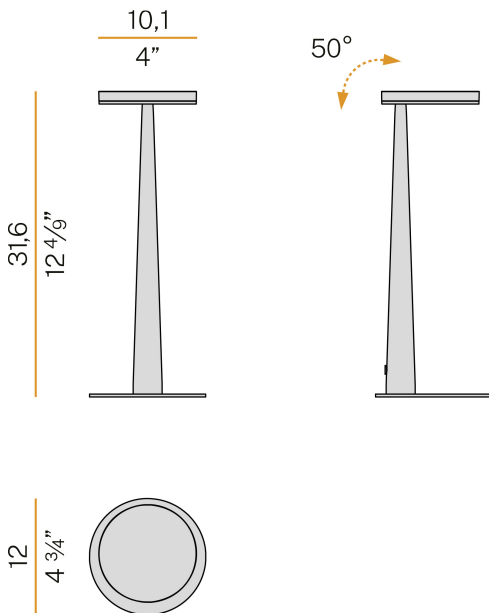

## Bella

120V AC dimmable  
C052U19.011.0509

 mat brass

### Spec sheet

CODE	C052U19.011.0509
SYSTEM POWER CONSUMPTION	6,5W
EFFICACY	64.67lm/W
LIGHT SOURCE	LED
LIGHT SOURCE LIFETIME	L80 (B10) 70.000h
COLOUR TEMPERATURE	2700K Ra>90
LIGHT DISTRIBUTION	adjustable
POWER SUPPLY	120V AC
FREQUENCY	60Hz
ELECTRICAL CONFIGURATION	dimmable
DRIVER	integrated included
NOMINAL LUMINOUS FLUX	460lm
DELIVERED LUMEN OUTPUT	388lm
EFFICIENCY	84.3%
WEIGHT	1,93 lbs
PROTECTION DEGREE	IP20
COLOUR TOLLERANCES	SDCM 3
PACKING DIMENSIONS	6,7 x 15,8 x 6,3 in

Table lighting fixture for interiors, with swivelling light beam.  
Pickled sheet metal bearing base in polyacrylic paint.  
Body in tapered steel tube in white, black, bronze, mat brass or titanium polyacrylic paint.  
Turned brass joint in polyacrylic paint.  
Die-cast aluminium structure in polyacrylic paint.  
Die-cast aluminium swivelling head in polyacrylic paint.  
Modelled acrylic diffuser with mat finish.  
Aluminium closing disk in polyacrylic paint.  
Push-button to adjust luminosity according to 5 levels of visual comfort.  
Equipped with a 1,4m (55,1") long power cable with jack connector and adapter plug.

### Polar diagram