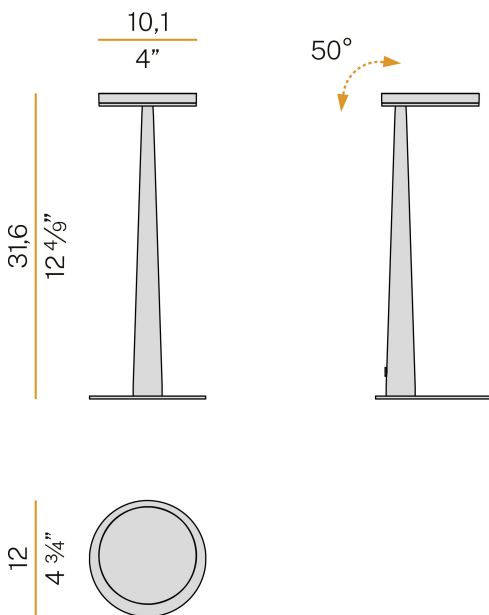

PANZERI

Bella

120V AC 120V dimmable (Step DIM)

C052U19.011.0558

 mat brass

Spec sheet

CODE	C052U19.011.0558
SYSTEM POWER CONSUMPTION	5W
EFFICACY	77.6lm/W
LIGHT SOURCE	LED
LIGHT SOURCE LIFETIME	L80 (B10) 70.000h
COLOUR TEMPERATURE	2700K Ra>90
LIGHT DISTRIBUTION	adjustable
POWER SUPPLY	120V AC
FREQUENCY	50/60Hz
ELECTRICAL CONFIGURATION	120V dimmable (Step DIM)
DRIVER	integrated included
NOMINAL LUMINOUS FLUX	460lm
DELIVERED LUMEN OUTPUT	388lm
EFFICIENCY	84.3%
WEIGHT	0,88 Kg
PROTECTION DEGREE	IP20
COLOUR TOLLERANCES	SDCM 3
PACKING DIMENSIONS	17,0 x 40,0 x 16,0 cm

Table lighting fixture for interiors, with swivelling light beam.
 Pickled sheet metal bearing base in polyacrylic paint.
 Body in tapered steel tube in white, black, bronze, mat brass or titanium polyacrylic paint.
 Turned brass joint in polyacrylic paint.
 Die-cast aluminium structure in polyacrylic paint.
 Die-cast aluminium swivelling head in polyacrylic paint.
 Modelled acrylic diffuser with mat finish.
 Aluminium closing disk in polyacrylic paint.
 Push-button to adjust luminosity according to 5 levels of visual comfort.
 Equipped with a 1,4m (55,1") long power cable with jack connector and adapter plug.

Technical drawing

Polar diagram