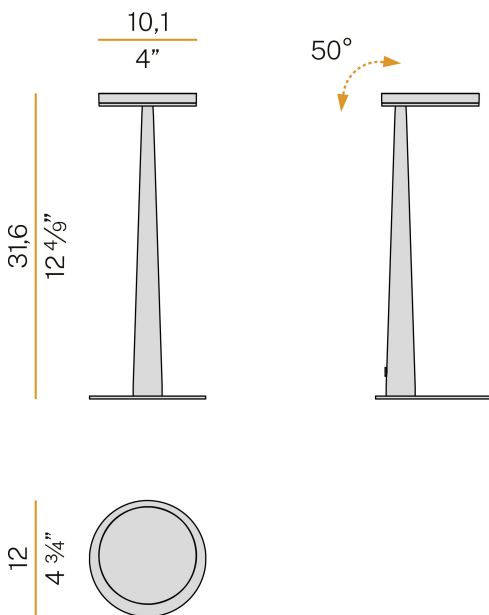

PANZERI

Bella

120V AC 120V dimmable (Step DIM)

C052U30.011.0558

Spec sheet

CODE	C052U30.011.0558
SYSTEM POWER CONSUMPTION	5W
EFFICACY	77.6lm/W
LIGHT SOURCE	LED
LIGHT SOURCE LIFETIME	L80 (B10) 70.000h
COLOUR TEMPERATURE	2700K Ra>90
LIGHT DISTRIBUTION	adjustable
POWER SUPPLY	120V AC
FREQUENCY	50/60Hz
ELECTRICAL CONFIGURATION	120V dimmable (Step DIM)
DRIVER	integrated included
NOMINAL LUMINOUS FLUX	460lm
DELIVERED LUMEN OUTPUT	388lm
EFFICIENCY	84.3%
WEIGHT	0,88 Kg
PROTECTION DEGREE	IP20
COLOUR TOLLERANCES	SDCM 3
PACKING DIMENSIONS	17,0 x 40,0 x 16,0 cm

Table lighting fixture for interiors, with swivelling light beam.
 Pickled sheet metal bearing base in polyacrylic paint.
 Body in tapered steel tube in white, black, bronze, mat brass or titanium polyacrylic paint.
 Turned brass joint in polyacrylic paint.
 Die-cast aluminium structure in polyacrylic paint.
 Die-cast aluminium swivelling head in polyacrylic paint.
 Modelled acrylic diffuser with mat finish.
 Aluminium closing disk in polyacrylic paint.
 Push-button to adjust luminosity according to 5 levels of visual comfort.
 Equipped with a 1,4m (55,1") long power cable with jack connector and adapter plug.

Technical drawing

Polar diagram