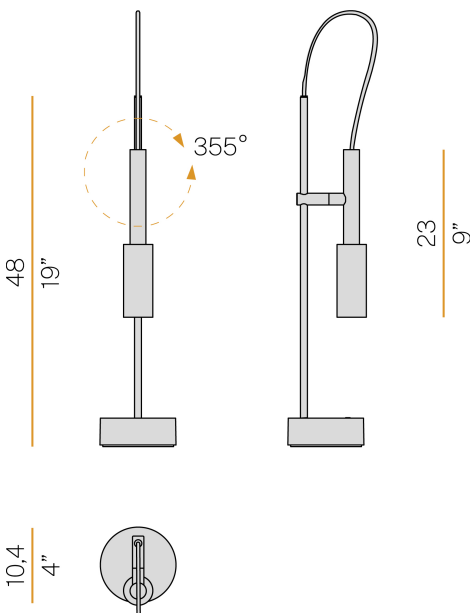

PANZERI

Tubino

120V AC dimmable
C073U01.001.0509

● white

Spec sheet

CODE	C073U01.001.0509
SYSTEM POWER CONSUMPTION	6,5W
EFFICACY	56.5lm/W
LIGHT SOURCE	LED
LIGHT SOURCE LIFETIME	L70 (B50) 80.000h
COLOUR TEMPERATURE	2700K Ra>90
LIGHT DISTRIBUTION	adjustable
POWER SUPPLY	120V AC
FREQUENCY	50/60Hz
ELECTRICAL CONFIGURATION	dimmable
DRIVER	integrated included
NOMINAL LUMINOUS FLUX	475lm
DELIVERED LUMEN OUTPUT	339lm
EFFICIENCY	71.4%
WEIGHT	3,13 lbs
PROTECTION DEGREE	IP20
COLOUR TOLLERANCES	SDCM 3
PACKING DIMENSIONS	4,1 x 23,6 x 5,9 in

Table lighting fixture for interiors, with swivelling light beam.
Die-cast aluminium bearing base in polyacrylic paint.
Body in steel tube in white or mat black polyacrylic paint.
Turned brass joint in polyacrylic paint.
Turned aluminium structure in polyacrylic paint.
Turned aluminium swivelling head in polyacrylic paint.
Modelled polycarbonate diffuser with opaline finish.
Turned brass end cap in polyacrylic paint.
Equipped with connection cable between the head and the body in transparent PVC.
Equipped with a 1,4m (55,1") long power cable in transparent PVC with switch and plug.

Technical drawing

Polar diagram