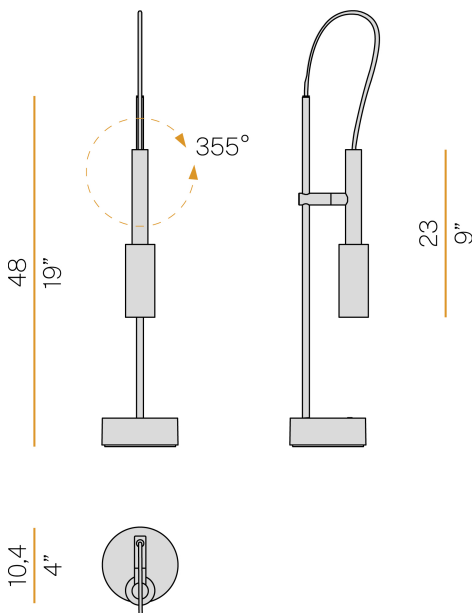

PANZERI

Tubino

120V AC dimmable (Step DIM)
C073U05.001.0509

 champagne

Spec sheet

CODE	C073U05.001.0509
SYSTEM POWER CONSUMPTION	6,5W
EFFICACY	56.5lm/W
LIGHT SOURCE	LED
LIGHT SOURCE LIFETIME	L70 (B50) 80.000h
COLOUR TEMPERATURE	2700K Ra>90
LIGHT DISTRIBUTION	adjustable
POWER SUPPLY	120V AC
FREQUENCY	50/60Hz
ELECTRICAL CONFIGURATION	dimmable (Step DIM)
DRIVER	integrated included
NOMINAL LUMINOUS FLUX	475lm
DELIVERED LUMEN OUTPUT	339lm
EFFICIENCY	71.4%
WEIGHT	1,42 Kg
PROTECTION DEGREE	IP20
COLOUR TOLLERANCES	SDCM 3
PACKING DIMENSIONS	10,5 x 60,0 x 15,0 cm

Table lighting fixture for interiors, with swivelling light beam.
Die-cast aluminium bearing base in polyacrylic paint.
Body in steel tube in white or mat black polyacrylic paint.
Turned brass joint in polyacrylic paint.
Turned aluminium structure in polyacrylic paint.
Turned aluminium swivelling head in polyacrylic paint.
Modelled polycarbonate diffuser with opaline finish.
Turned brass end cap in polyacrylic paint.
Equipped with connection cable between the head and the body in transparent PVC.
Equipped with a 1,4m (55,1") long power cable in transparent PVC with switch and plug.

Technical drawing

Polar diagram