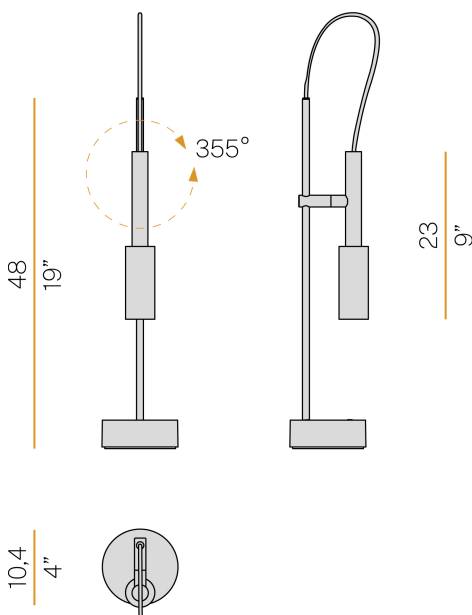

PANZERI

Tubino

120V AC dimmable
C073U06.001.0509

● mat black

Spec sheet

CODE	C073U06.001.0509
SYSTEM POWER CONSUMPTION	6,5W
EFFICACY	56.5lm/W
LIGHT SOURCE	LED
LIGHT SOURCE LIFETIME	L70 (B50) 80.000h
COLOUR TEMPERATURE	2700K Ra>90
LIGHT DISTRIBUTION	adjustable
POWER SUPPLY	120V AC
FREQUENCY	50/60Hz
ELECTRICAL CONFIGURATION	dimmable
DRIVER	integrated included
NOMINAL LUMINOUS FLUX	475lm
DELIVERED LUMEN OUTPUT	339lm
EFFICIENCY	71.4%
WEIGHT	3,13 lbs
PROTECTION DEGREE	IP20
COLOUR TOLLERANCES	SDCM 3
PACKING DIMENSIONS	4,1 x 23,6 x 5,9 in

Table lighting fixture for interiors, with swivelling light beam.
Die-cast aluminium bearing base in polyacrylic paint.
Body in steel tube in white or mat black polyacrylic paint.
Turned brass joint in polyacrylic paint.
Turned aluminium structure in polyacrylic paint.
Turned aluminium swivelling head in polyacrylic paint.
Modelled polycarbonate diffuser with opaline finish.
Turned brass end cap in polyacrylic paint.
Equipped with connection cable between the head and the body in transparent PVC.
Equipped with a 1,4m (55,1") long power cable in transparent PVC with switch and plug.

Technical drawing

Polar diagram