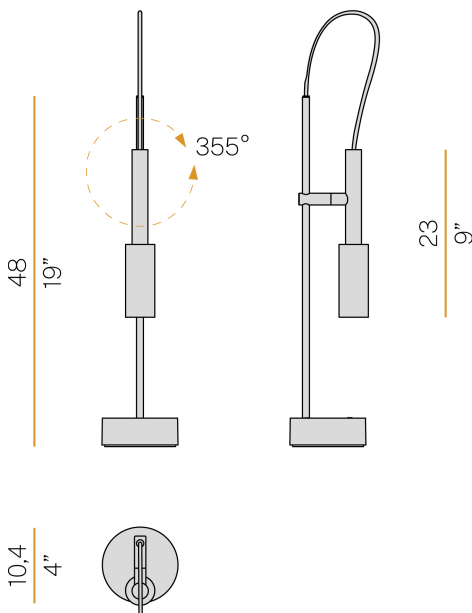

### Spec sheet

CODE	C073U17.001.0509
SYSTEM POWER CONSUMPTION	6,5W
EFFICACY	56.5lm/W
LIGHT SOURCE	LED
LIGHT SOURCE LIFETIME	L70 (B50) 80.000h
COLOUR TEMPERATURE	2700K Ra>90
LIGHT DISTRIBUTION	adjustable
POWER SUPPLY	120V AC
FREQUENCY	50/60Hz
ELECTRICAL CONFIGURATION	dimmable (Step DIM)
DRIVER	integrated included
NOMINAL LUMINOUS FLUX	475lm
DELIVERED LUMEN OUTPUT	339lm
EFFICIENCY	71.4%
WEIGHT	1,42 Kg
PROTECTION DEGREE	IP20
COLOUR TOLLERANCES	SDCM 3
PACKING DIMENSIONS	10,5 x 60,0 x 15,0 cm

Table lighting fixture for interiors, with swivelling light beam.  
 Die-cast aluminium bearing base in polyacrylic paint.  
 Body in steel tube in white or mat black polyacrylic paint.  
 Turned brass joint in polyacrylic paint.  
 Turned aluminium structure in polyacrylic paint.  
 Turned aluminium swivelling head in polyacrylic paint.  
 Modelled polycarbonate diffuser with opaline finish.  
 Turned brass end cap in polyacrylic paint.  
 Equipped with connection cable between the head and the body in transparent PVC.  
 Equipped with a 1,4m (55,1") long power cable in transparent PVC with switch and plug.

### Technical drawing