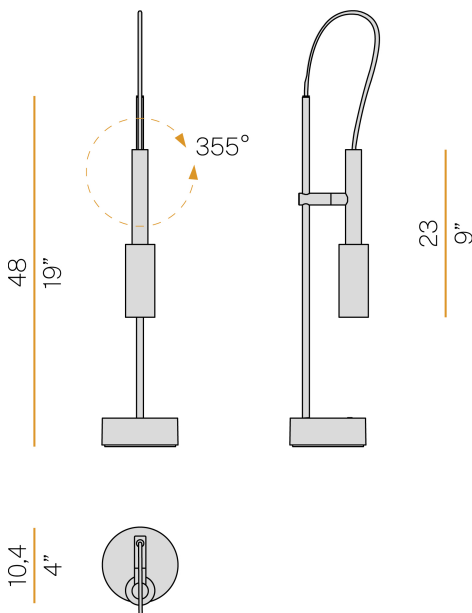

### Spec sheet

CODE	C073U30.001.0509
SYSTEM POWER CONSUMPTION	6,5W
EFFICACY	56.5lm/W
LIGHT SOURCE	LED
LIGHT SOURCE LIFETIME	L70 (B50) 80.000h
COLOUR TEMPERATURE	2700K Ra>90
LIGHT DISTRIBUTION	adjustable
POWER SUPPLY	120V AC
FREQUENCY	50/60Hz
ELECTRICAL CONFIGURATION	dimmable (Step DIM)
DRIVER	integrated included
NOMINAL LUMINOUS FLUX	475lm
DELIVERED LUMEN OUTPUT	339lm
EFFICIENCY	71.4%
WEIGHT	1,42 Kg
PROTECTION DEGREE	IP20
COLOUR TOLLERANCES	SDCM 3
PACKING DIMENSIONS	10,5 x 60,0 x 15,0 cm

Table lighting fixture for interiors, with swivelling light beam.  
 Die-cast aluminium bearing base in polyacrylic paint.  
 Body in steel tube in white or mat black polyacrylic paint.  
 Turned brass joint in polyacrylic paint.  
 Turned aluminium structure in polyacrylic paint.  
 Turned aluminium swivelling head in polyacrylic paint.  
 Modelled polycarbonate diffuser with opaline finish.  
 Turned brass end cap in polyacrylic paint.  
 Equipped with connection cable between the head and the body in transparent PVC.  
 Equipped with a 1,4m (55,1") long power cable in transparent PVC with switch and plug.

### Technical drawing