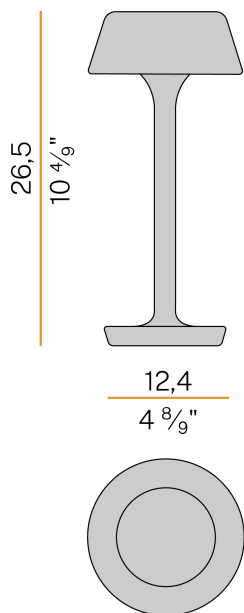

PANZERI

Firefly In The Sky

5V DC battery
C078U05.011.0514

 champagne

Spec sheet

CODE	C078U05.011.0514
SYSTEM POWER CONSUMPTION	2W
EFFICACY	67lm/W
LIGHT SOURCE	LED
LIGHT SOURCE LIFETIME	L80 (B10) 70.000h
COLOUR TEMPERATURE	2700K Ra>90
LIGHT DISTRIBUTION	diffused
POWER SUPPLY	5V DC
ELECTRICAL CONFIGURATION	battery
NOMINAL LUMINOUS FLUX	273lm
DELIVERED LUMEN OUTPUT	134lm
EFFICIENCY	49.1%
WEIGHT	2,33 lbs
PROTECTION DEGREE	IP65
COLOUR TOLLERANCES	SDCM 3
PACKING DIMENSIONS	5,3 x 8,3 x 13,0 in

Table lighting fixture for indoor or outdoor spaces, with direct light emission. Die-cast aluminium bearing base in polyacrylic paint. Body in brass and aluminium in champagne, mat black, corten, bronze, textured olive green, textured soft white and textured natural terracotta polyacrylic paint. Removable head with magnetic fastening, in die-cast aluminium with polyacrylic paint. Silicone gaskets. Modelled acrylic diffuser with mat finish and serigraphy. Stainless steel screws. Push-button to adjust luminosity according to 5 levels of visual comfort. Battery status indicator integrated into the head. Equipped with Li-Po battery USB-C rechargeable, with up to 6 hours life at 100% of light emission and up to 24 hours life at 25%. Equipped with battery charger with USB-C connector and adapter plug.

Technical drawing

Polar diagram