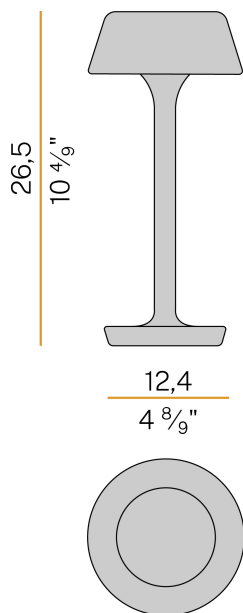

PANZERI

Firefly In The Sky

5V DC battery
C078U05.011.0514

 champagne

Spec sheet

CODE	C078U05.011.0514
SYSTEM POWER CONSUMPTION	2W
EFFICACY	67lm/W
LIGHT SOURCE	LED
LIGHT SOURCE LIFETIME	L80 (B10) 70.000h
COLOUR TEMPERATURE	2700K Ra>90
LIGHT DISTRIBUTION	diffused
POWER SUPPLY	5V DC
ELECTRICAL CONFIGURATION	battery
NOMINAL LUMINOUS FLUX	273lm
DELIVERED LUMEN OUTPUT	134lm
EFFICIENCY	49.1%
WEIGHT	1.06 Kg
PROTECTION DEGREE	IP65
COLOUR TOLLERANCES	SDCM 3
PACKING DIMENSIONS	13,5 x 21,0 x 33,0 cm

Table lighting fixture for indoor or outdoor spaces, with direct light emission. Die-cast aluminium bearing base in polyacrylic paint. Body in brass and aluminium in champagne, mat black, corten, bronze, textured olive green, textured soft white and textured natural terracotta polyacrylic paint. Removable head with magnetic fastening, in die-cast aluminium with polyacrylic paint. Silicone gaskets. Modelled acrylic diffuser with mat finish and serigraphy. Stainless steel screws. Push-button to adjust luminosity according to 5 levels of visual comfort. Battery status indicator integrated into the head. Equipped with Li-Po battery USB-C rechargeable, with up to 6 hours life at 100% of light emission and up to 24 hours life at 25%. Equipped with battery charger with USB-C connector and adapter plug.

Technical drawing

Polar diagram