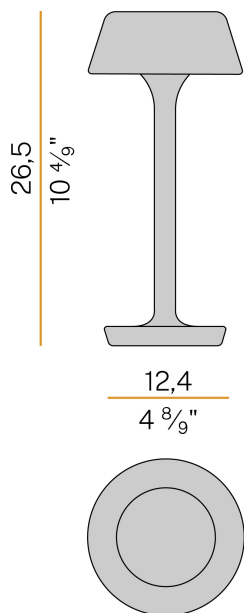

PANZERI

Firefly In The Sky

5V DC battery
C078U05.011.0514

 champagne

Spec sheet

| | |
|--------------------------|---------------------|
| CODE | C078U05.011.0514 |
| SYSTEM POWER CONSUMPTION | 2W |
| EFFICACY | 67lm/W |
| LIGHT SOURCE | LED |
| LIGHT SOURCE LIFETIME | L80 (B10) 70.000h |
| COLOUR TEMPERATURE | 2700K Ra>90 |
| LIGHT DISTRIBUTION | diffused |
| POWER SUPPLY | 5V DC |
| ELECTRICAL CONFIGURATION | battery |
| NOMINAL LUMINOUS FLUX | 273lm |
| DELIVERED LUMEN OUTPUT | 134lm |
| EFFICIENCY | 49.1% |
| WEIGHT | 2,33 lbs |
| PROTECTION DEGREE | IP65 |
| COLOUR TOLLERANCES | SDCM 3 |
| PACKING DIMENSIONS | 5,3 x 8,3 x 13,0 in |

Table lighting fixture for indoor or outdoor spaces, with direct light emission. Die-cast aluminium bearing base in polyacrylic paint. Body in brass and aluminium in champagne, mat black, corten, bronze, textured olive green, textured soft white and textured natural terracotta polyacrylic paint. Removable head with magnetic fastening, in die-cast aluminium with polyacrylic paint. Silicone gaskets. Modelled acrylic diffuser with mat finish and serigraphy. Stainless steel screws. Push-button to adjust luminosity according to 5 levels of visual comfort. Battery status indicator integrated into the head. Equipped with Li-Po battery USB-C rechargeable, with up to 6 hours life at 100% of light emission and up to 24 hours life at 25%. Equipped with battery charger with USB-C connector and adapter plug.

Technical drawing

Polar diagram