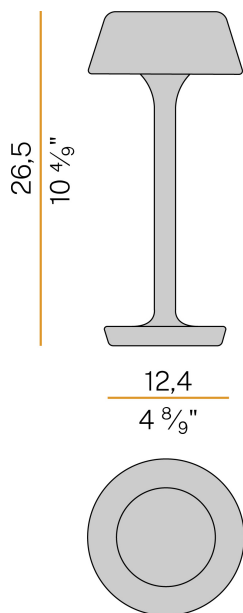

PANZERI

Firefly In The Sky

5V DC battery
C078U28.011.0514

 textured soft white

Spec sheet

CODE	C078U28.011.0514
SYSTEM POWER CONSUMPTION	2W
EFFICACY	67lm/W
LIGHT SOURCE	LED
LIGHT SOURCE LIFETIME	L80 (B10) 70.000h
COLOUR TEMPERATURE	2700K Ra>90
LIGHT DISTRIBUTION	diffused
POWER SUPPLY	5V DC
ELECTRICAL CONFIGURATION	battery
NOMINAL LUMINOUS FLUX	273lm
DELIVERED LUMEN OUTPUT	134lm
EFFICIENCY	49.1%
WEIGHT	1.06 Kg
PROTECTION DEGREE	IP65
COLOUR TOLLERANCES	SDCM 3
PACKING DIMENSIONS	13,5 x 21,0 x 33,0 cm

Table lighting fixture for indoor or outdoor spaces, with direct light emission. Die-cast aluminium bearing base in polyacrylic paint. Body in brass and aluminium in champagne, mat black, corten, bronze, textured olive green, textured soft white and textured natural terracotta polyacrylic paint. Removable head with magnetic fastening, in die-cast aluminium with polyacrylic paint. Silicone gaskets. Modelled acrylic diffuser with mat finish and serigraphy. Stainless steel screws. Push-button to adjust luminosity according to 5 levels of visual comfort. Battery status indicator integrated into the head. Equipped with Li-Po battery USB-C rechargeable, with up to 6 hours life at 100% of light emission and up to 24 hours life at 25%. Equipped with battery charger with USB-C connector and adapter plug.

Technical drawing

Polar diagram