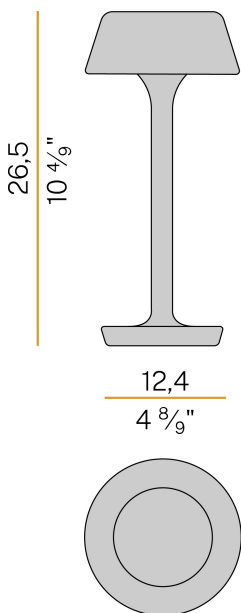

PANZERI

Firefly In The Sky

5V DC battery
C078U29.011.0514

 textured natural terracotta

Spec sheet

CODE	C078U29.011.0514
SYSTEM POWER CONSUMPTION	2W
EFFICACY	67lm/W
LIGHT SOURCE	LED
LIGHT SOURCE LIFETIME	L80 (B10) 70.000h
COLOUR TEMPERATURE	2700K Ra>90
LIGHT DISTRIBUTION	diffused
POWER SUPPLY	5V DC
ELECTRICAL CONFIGURATION	battery
NOMINAL LUMINOUS FLUX	273lm
DELIVERED LUMEN OUTPUT	134lm
EFFICIENCY	49.1%
WEIGHT	1,06 Kg
PROTECTION DEGREE	IP65
COLOUR TOLLERANCES	SDCM 3
PACKING DIMENSIONS	13,5 x 21,0 x 33,0 cm

Table lighting fixture for indoor or outdoor spaces, with direct light emission. Die-cast aluminium bearing base in polyacrylic paint. Body in brass and aluminium in champagne, mat black, corten, bronze, textured olive green, textured soft white and textured natural terracotta polyacrylic paint. Removable head with magnetic fastening, in die-cast aluminium with polyacrylic paint. Silicone gaskets. Modelled acrylic diffuser with mat finish and serigraphy. Stainless steel screws. Push-button to adjust luminosity according to 5 levels of visual comfort. Battery status indicator integrated into the head. Equipped with Li-Po battery USB-C rechargeable, with up to 6 hours life at 100% of light emission and up to 24 hours life at 25%. Equipped with battery charger with USB-C connector and adapter plug.

Technical drawing

Polar diagram