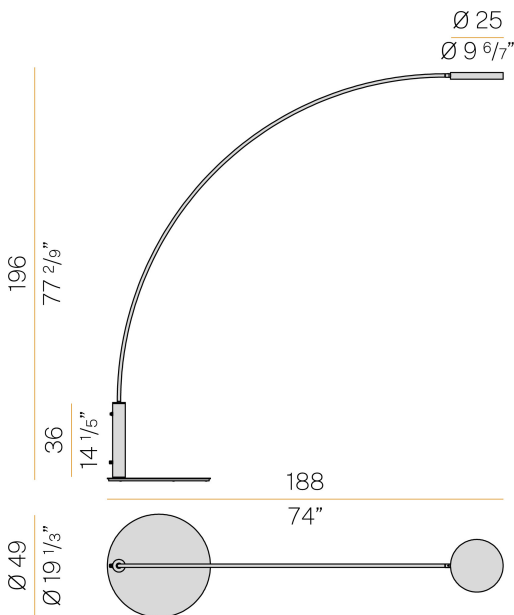

Technical drawing