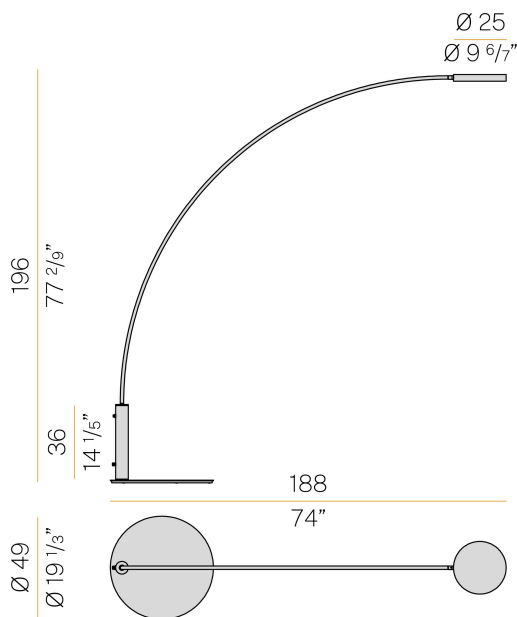

### Spec sheet

CODE	ET084U27.170.0527
SYSTEM POWER CONSUMPTION	18W
EFFICACY	107.28lm/W
LIGHT SOURCE	LED
COLOUR TEMPERATURE	2700K Ra>90
LIGHT DISTRIBUTION	diffused
POWER SUPPLY	120V AC
FREQUENCY	60Hz
ELECTRICAL CONFIGURATION	dimmable (Push DIM)
DRIVER	integrated included
NOMINAL LUMINOUS FLUX	3013lm
DELIVERED LUMEN OUTPUT	1931lm
EFFICIENCY	64.1%
WEIGHT	44,09 lbs
PROTECTION DEGREE	IP65
COLOUR TOLLERANCES	SDCM 3
PACKING DIMENSIONS	0,0 x 0,0 x 0,0 in

### Polar diagram