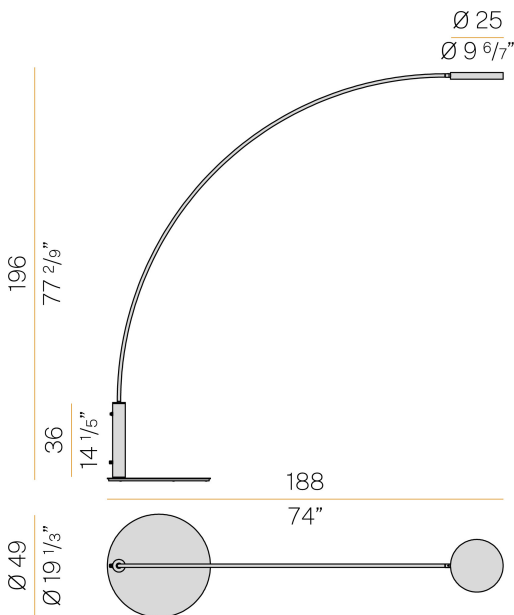

PANZERI

Dip

120V AC dimmable (Push DIM)

ET084U28.170.0527

 textured soft white

Spec sheet

CODE	ET084U28.170.0527
SYSTEM POWER CONSUMPTION	18W
EFFICACY	107.28lm/W
LIGHT SOURCE	LED
COLOUR TEMPERATURE	2700K Ra>90
LIGHT DISTRIBUTION	diffused
POWER SUPPLY	120V AC
FREQUENCY	60Hz
ELECTRICAL CONFIGURATION	dimmable (Push DIM)
DRIVER	integrated included
NOMINAL LUMINOUS FLUX	3013lm
DELIVERED LUMEN OUTPUT	1931lm
EFFICIENCY	64.1%
WEIGHT	44,09 lbs
PROTECTION DEGREE	IP65
COLOUR TOLLERANCES	SDCM 3
PACKING DIMENSIONS	0,0 x 0,0 x 0,0 in

Floor lighting fixture for exteriors, with direct or indirect light emission. Circular bearing base in metal, with polyacrylic paint. Calendered steel tube stem, with polyacrylic paint. Die-cast aluminum emitting head with polyacrylic paint in corten, olive textured green, soft textured white and micaceous grey. UV technology screen-printed diffuser, made of opal polycarbonate.

Technical drawing

Polar diagram